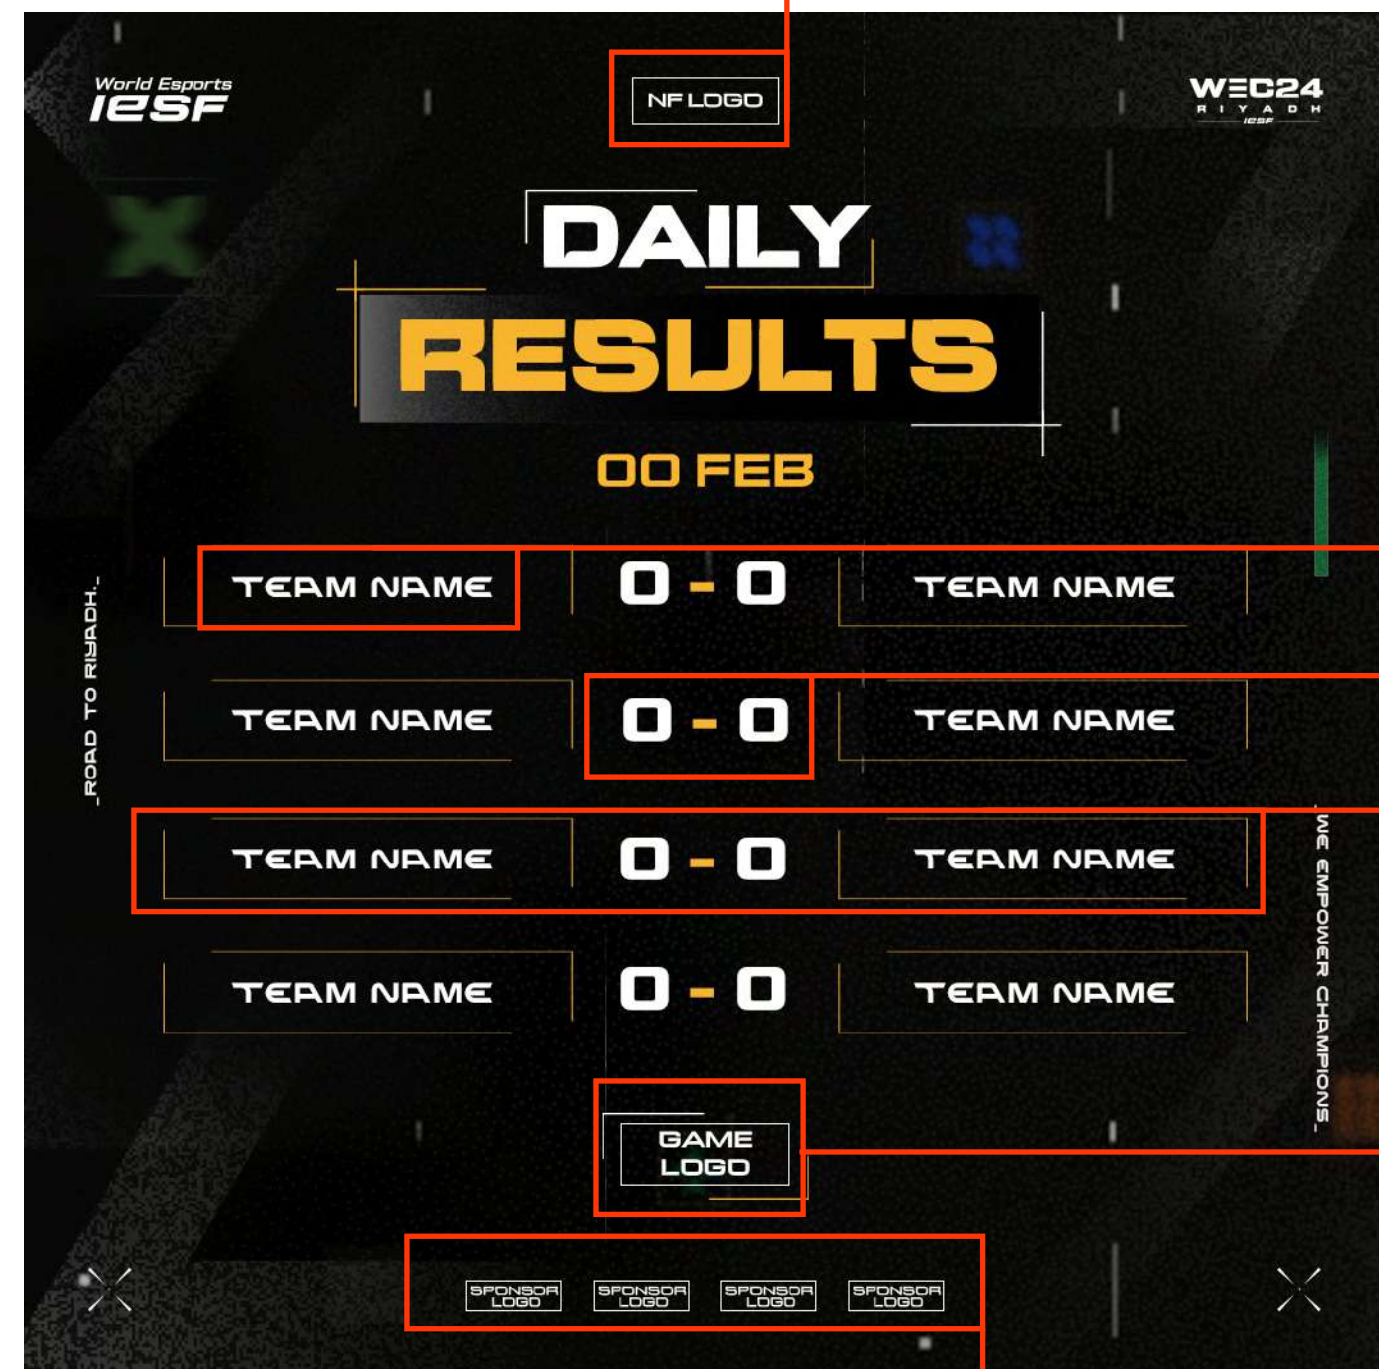

DAILY RESULTS