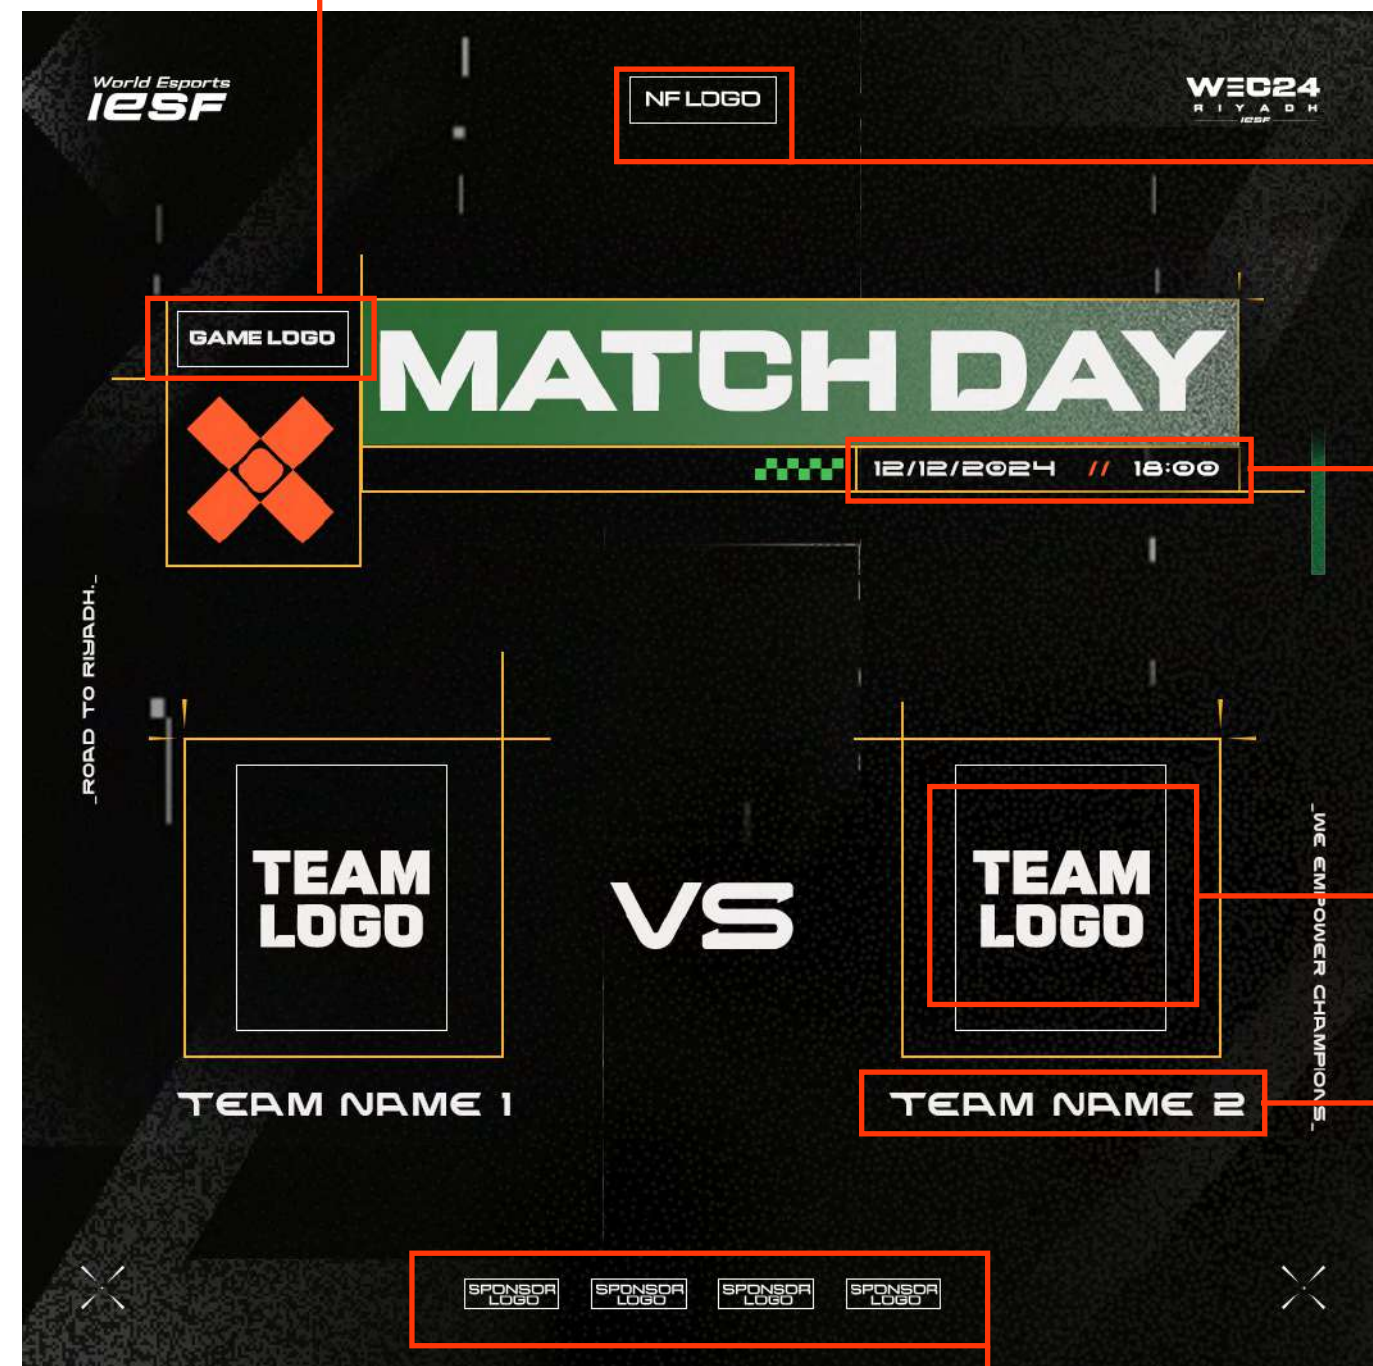

MATCH DAY ANNOUNCEMENT