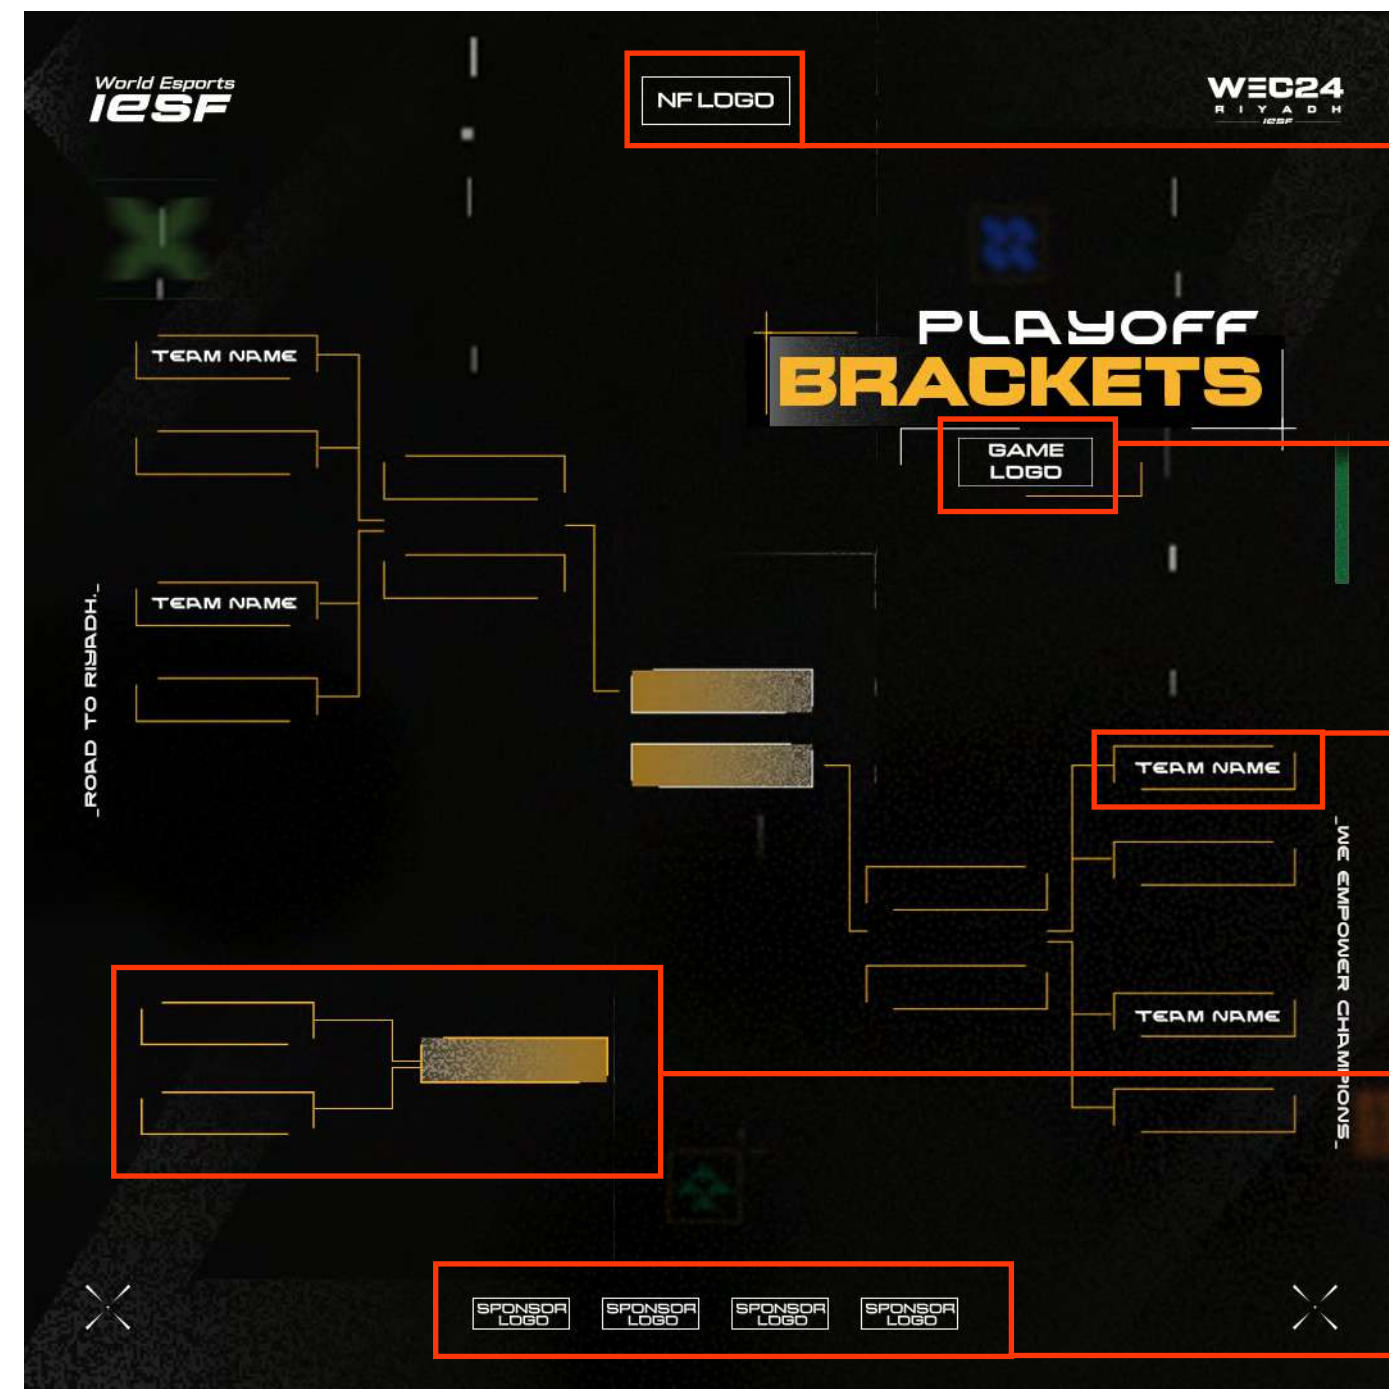

BRACKETS ANNOUNCEMENT

NATIONAL FEDERATION'S LOGO PLACEHOLDER

Put your National Federation's logo here. Horizontal align center to the canvas.

GAME TITLE LOGO PLACEHOLDER

Put game title logo here

BRACKETS ELEMENTS

You can use one of these boxes to make your own bracket, depending on the game. Fulfill the boxes with team name using the DENA font (with all small letters)

EXTRA BRACKET

Add an extra bracket in case you have lower and upper brackets

SPONSOR'S LOGO PLACEHOLDER

Put your sponsor's logo here. Add as many logos as you have sponsors, or remove any extras. Horizontal align center to the canvas.