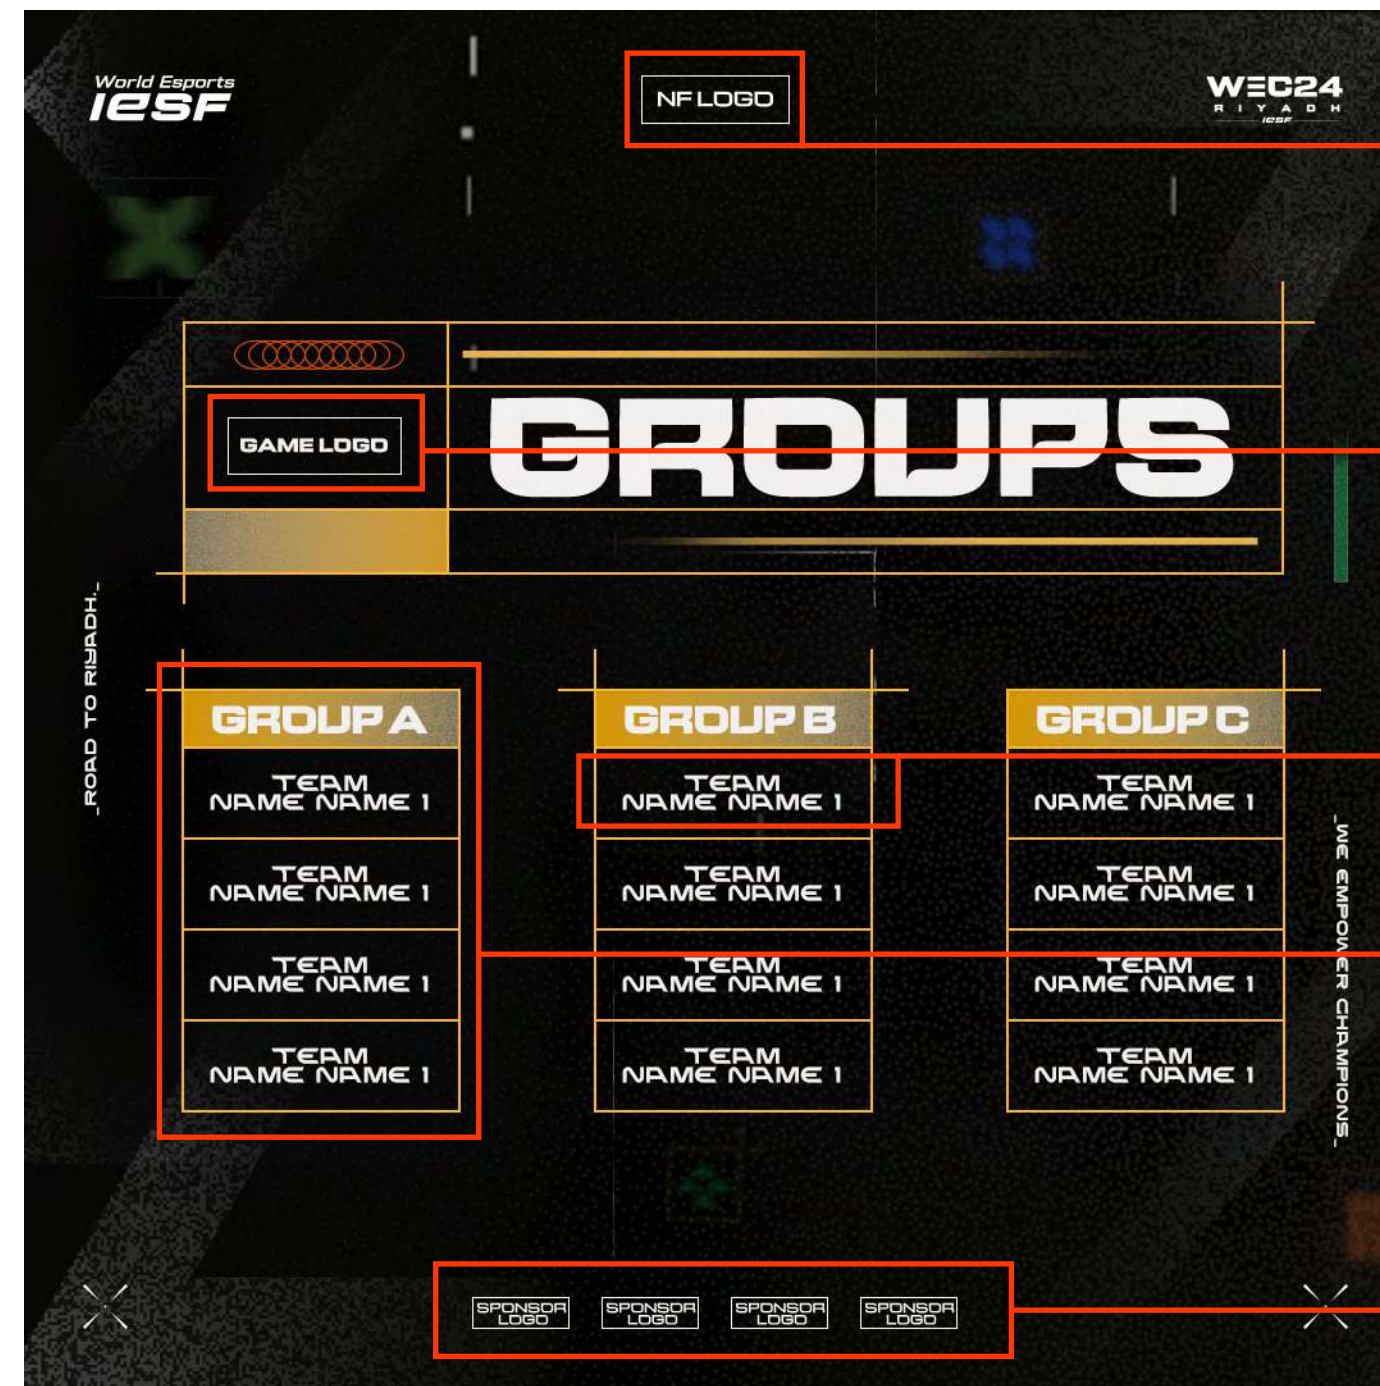

TIME PLACEHOLDER

Place time for each match

MATCH PLACEHOLDER

Add as many boxes like this (with teams or nicknames,
game logo and time) as you have matches for that day
or remove any extras

GAME TITLE LOGO PLACEHOLDER

Put game title logo here

SPONSOR'S LOGO PLACEHOLDER

Put your sponsor's logo here.
Add as many logos as you have sponsors,
or remove any extras.
Horizontal align center to the canvas.

GROUPS ANNOUNCEMENT

NATIONAL FEDERATION'S LOGO PLACEHOLDER