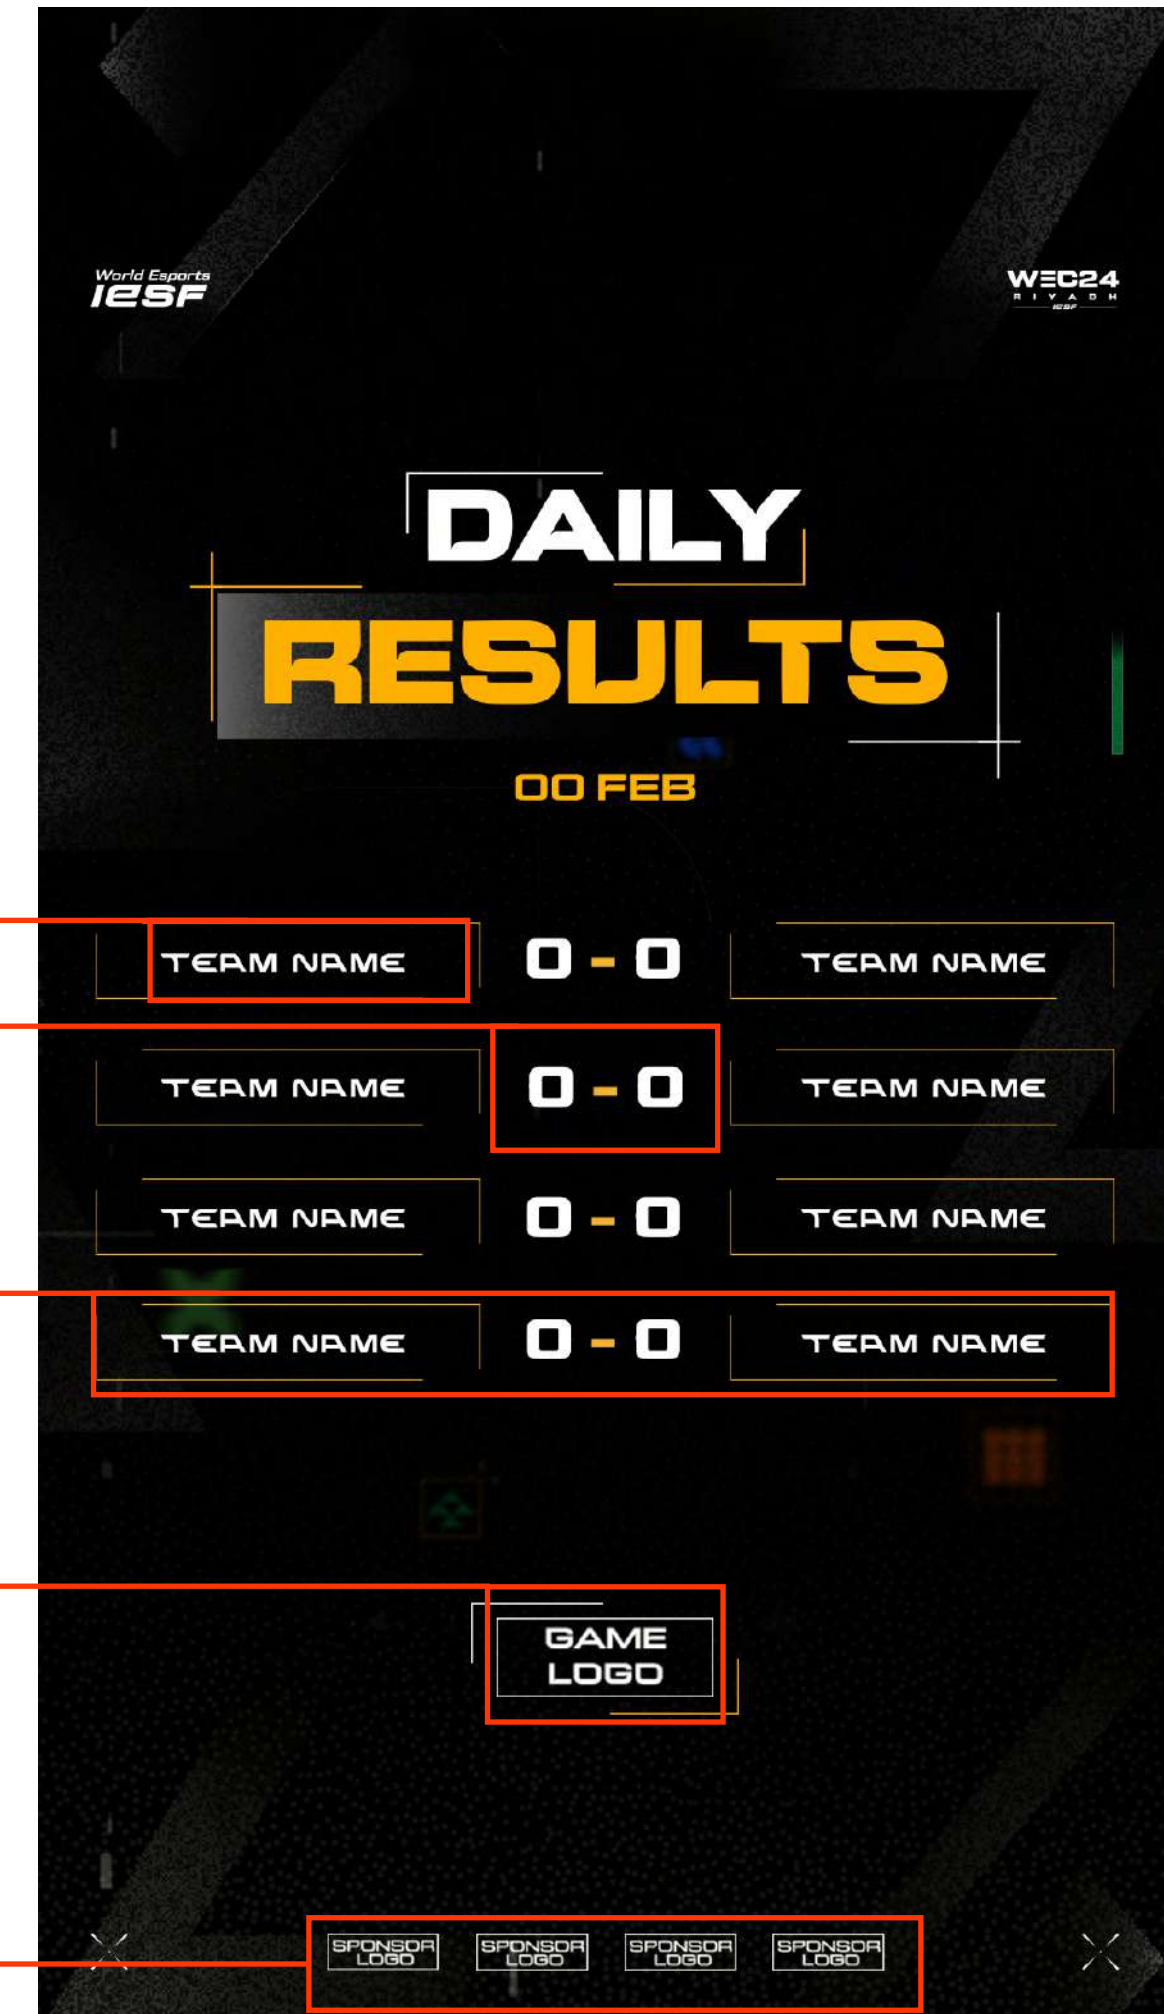

SPONSOR'S LOGO PLACEHOLDER

Put your sponsor's logo here.
Add as many logos as you have sponsors,
or remove any extras.
Horizontal align center to the canvas.