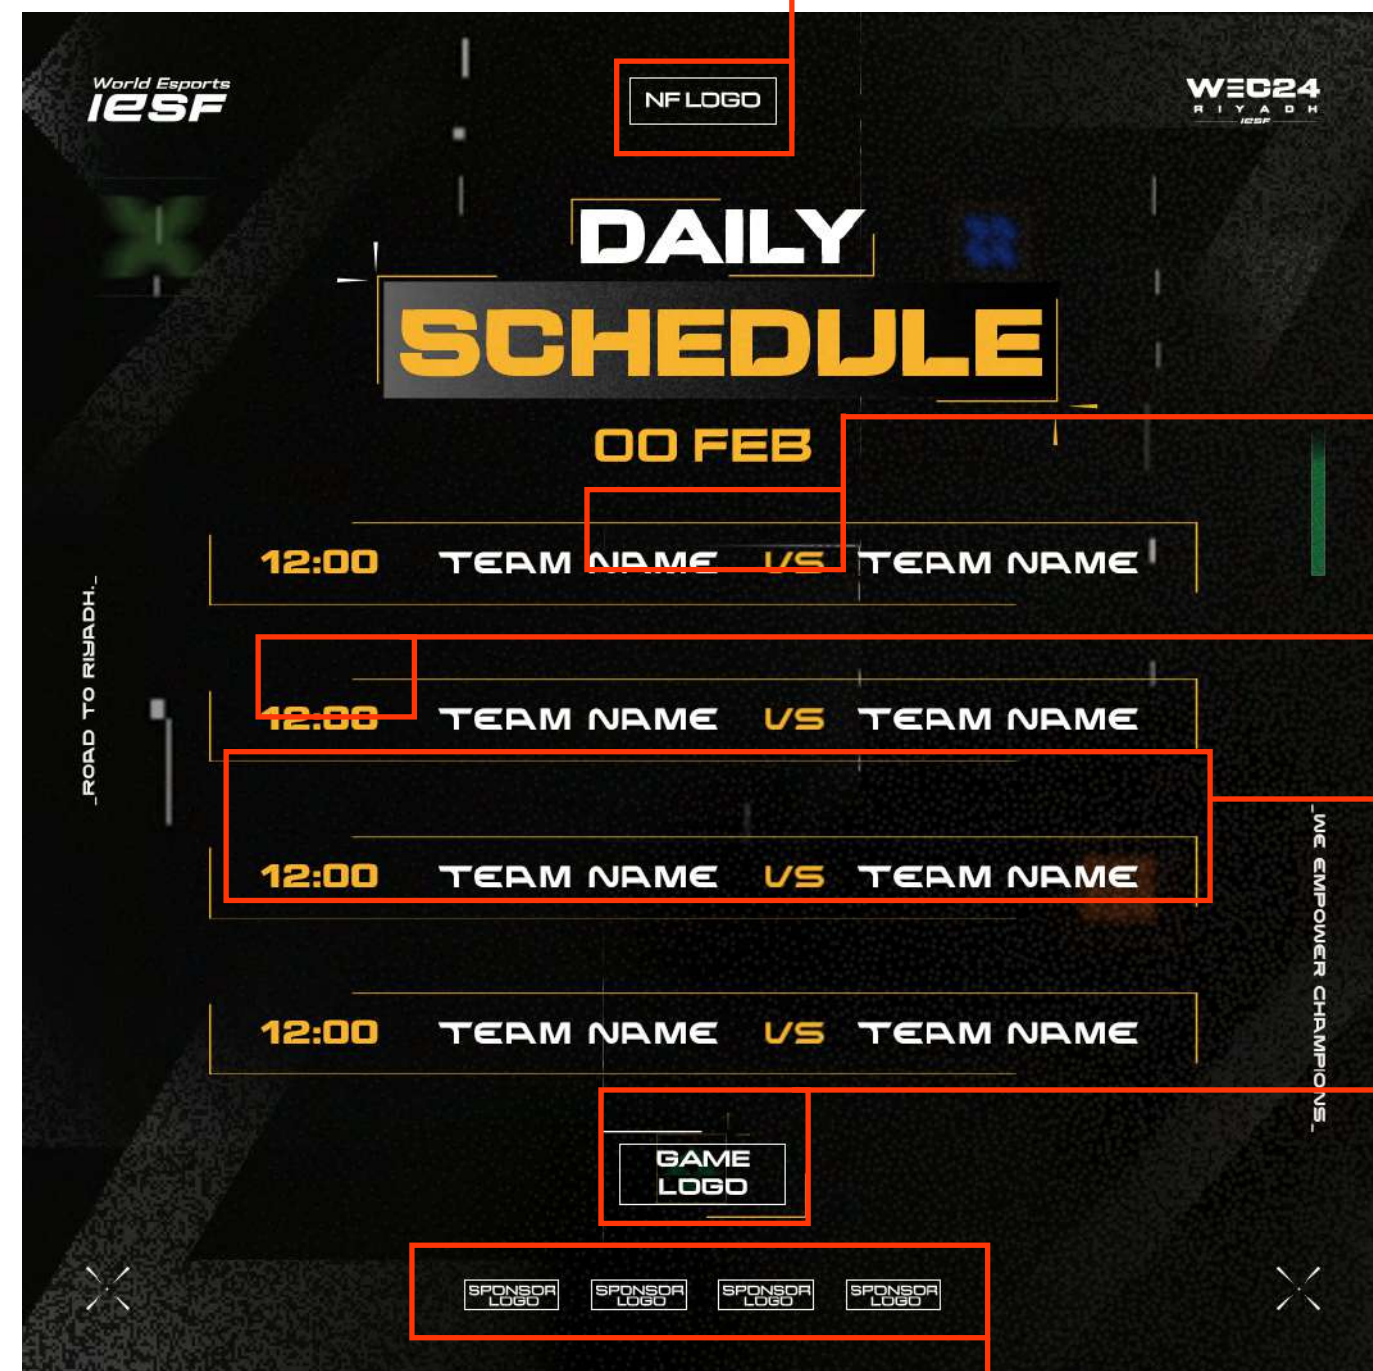

DAILY SCHEDULE