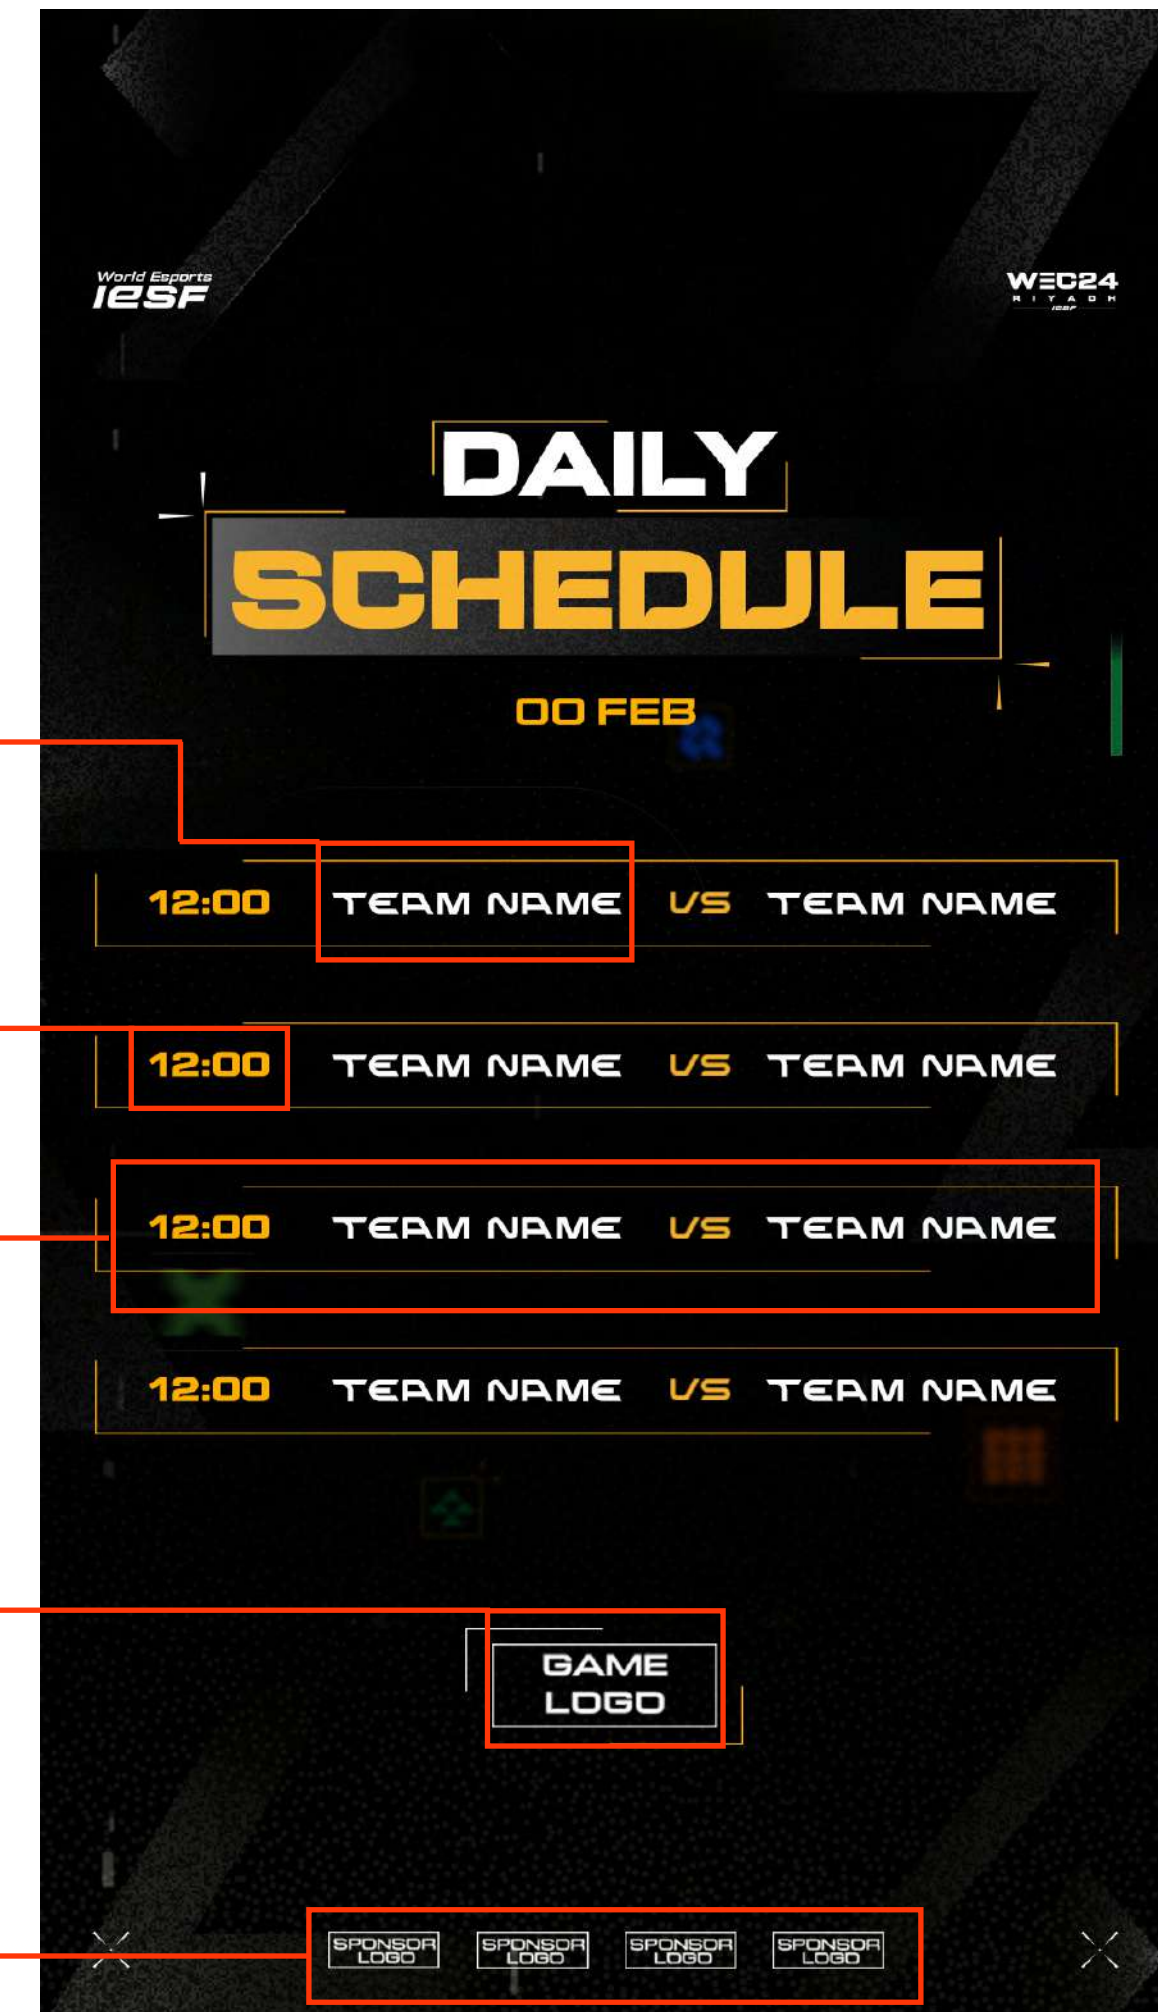

SPONSOR'S LOGO PLACEHOLDER

Put your sponsor's logo here.
Add as many logos as you have sponsors,
or remove any extras.
Horizontal align center to the canvas.