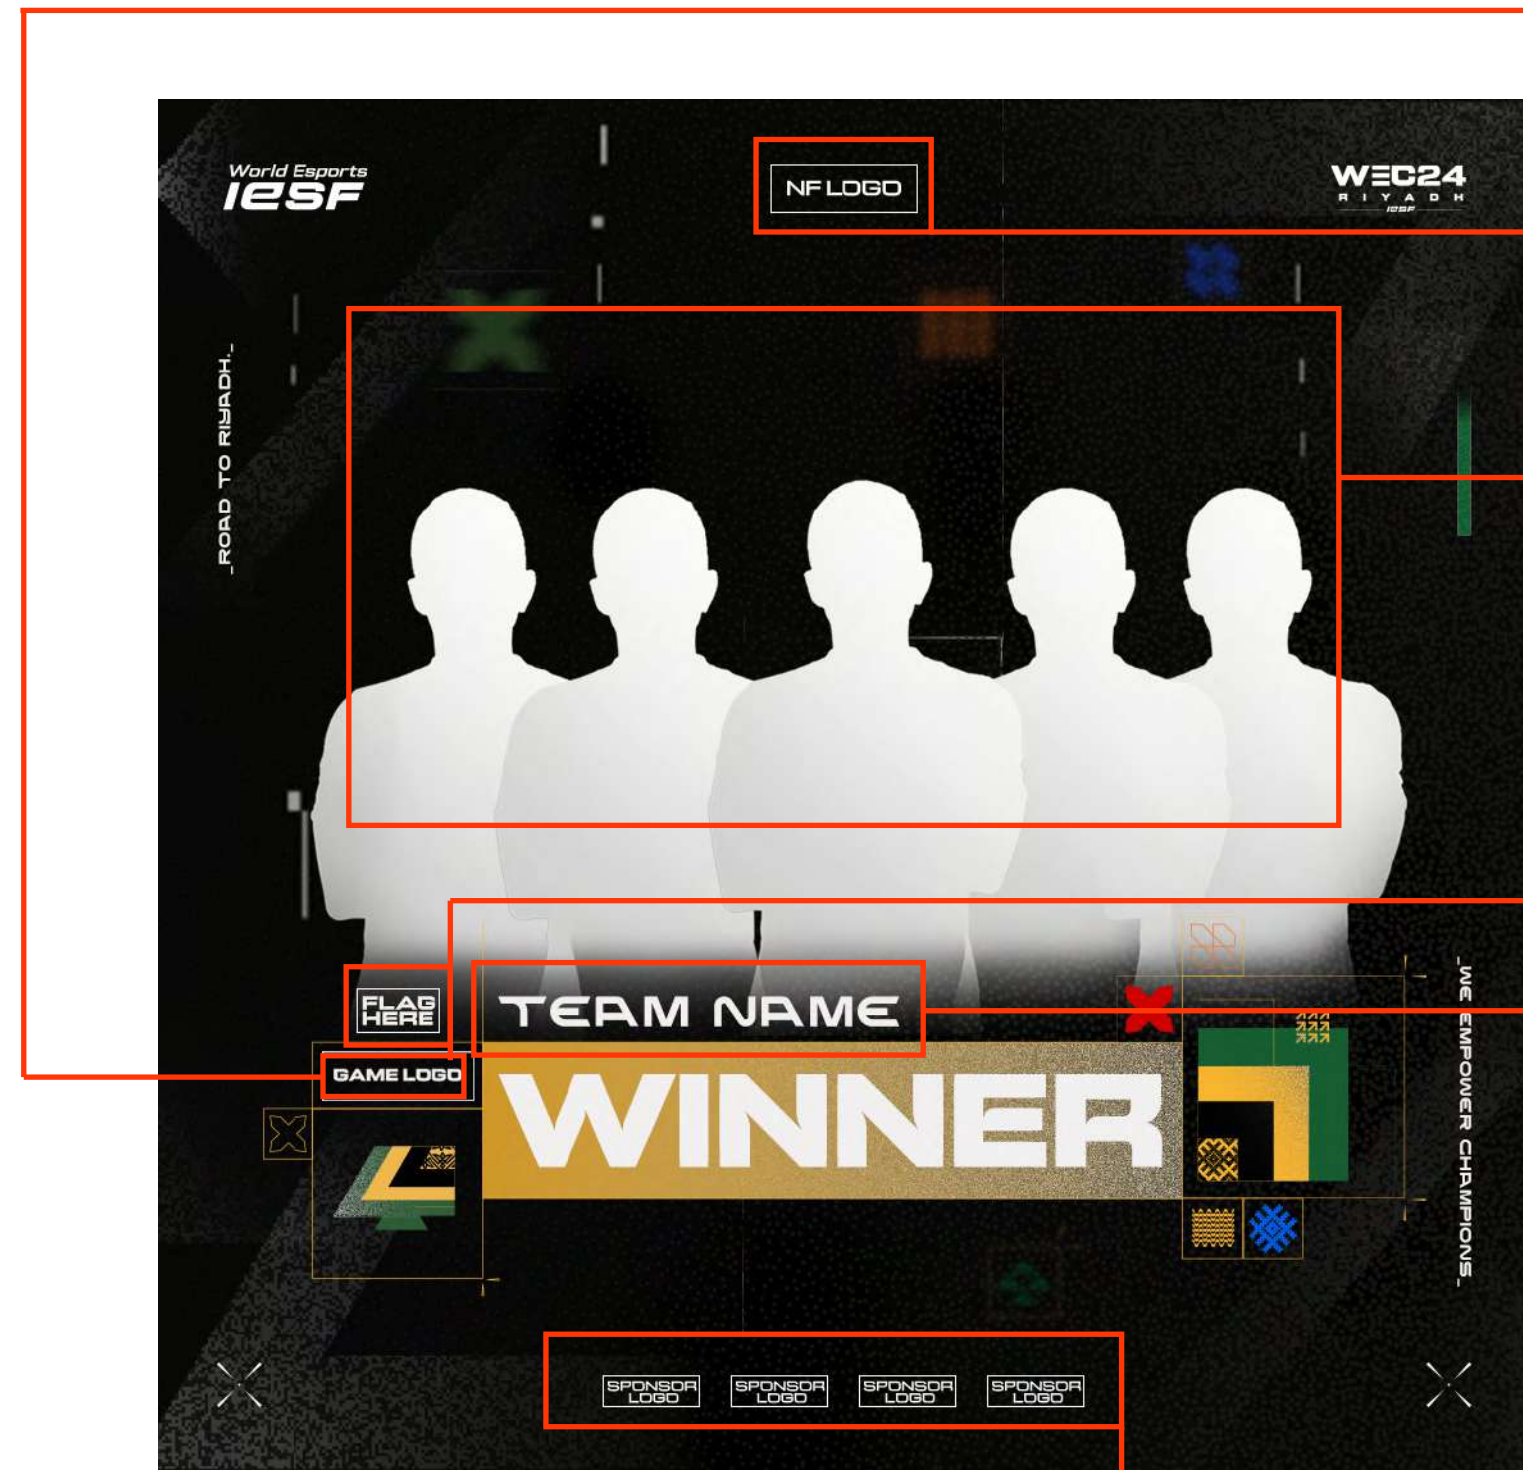

WINNER ANNOUNCEMENT