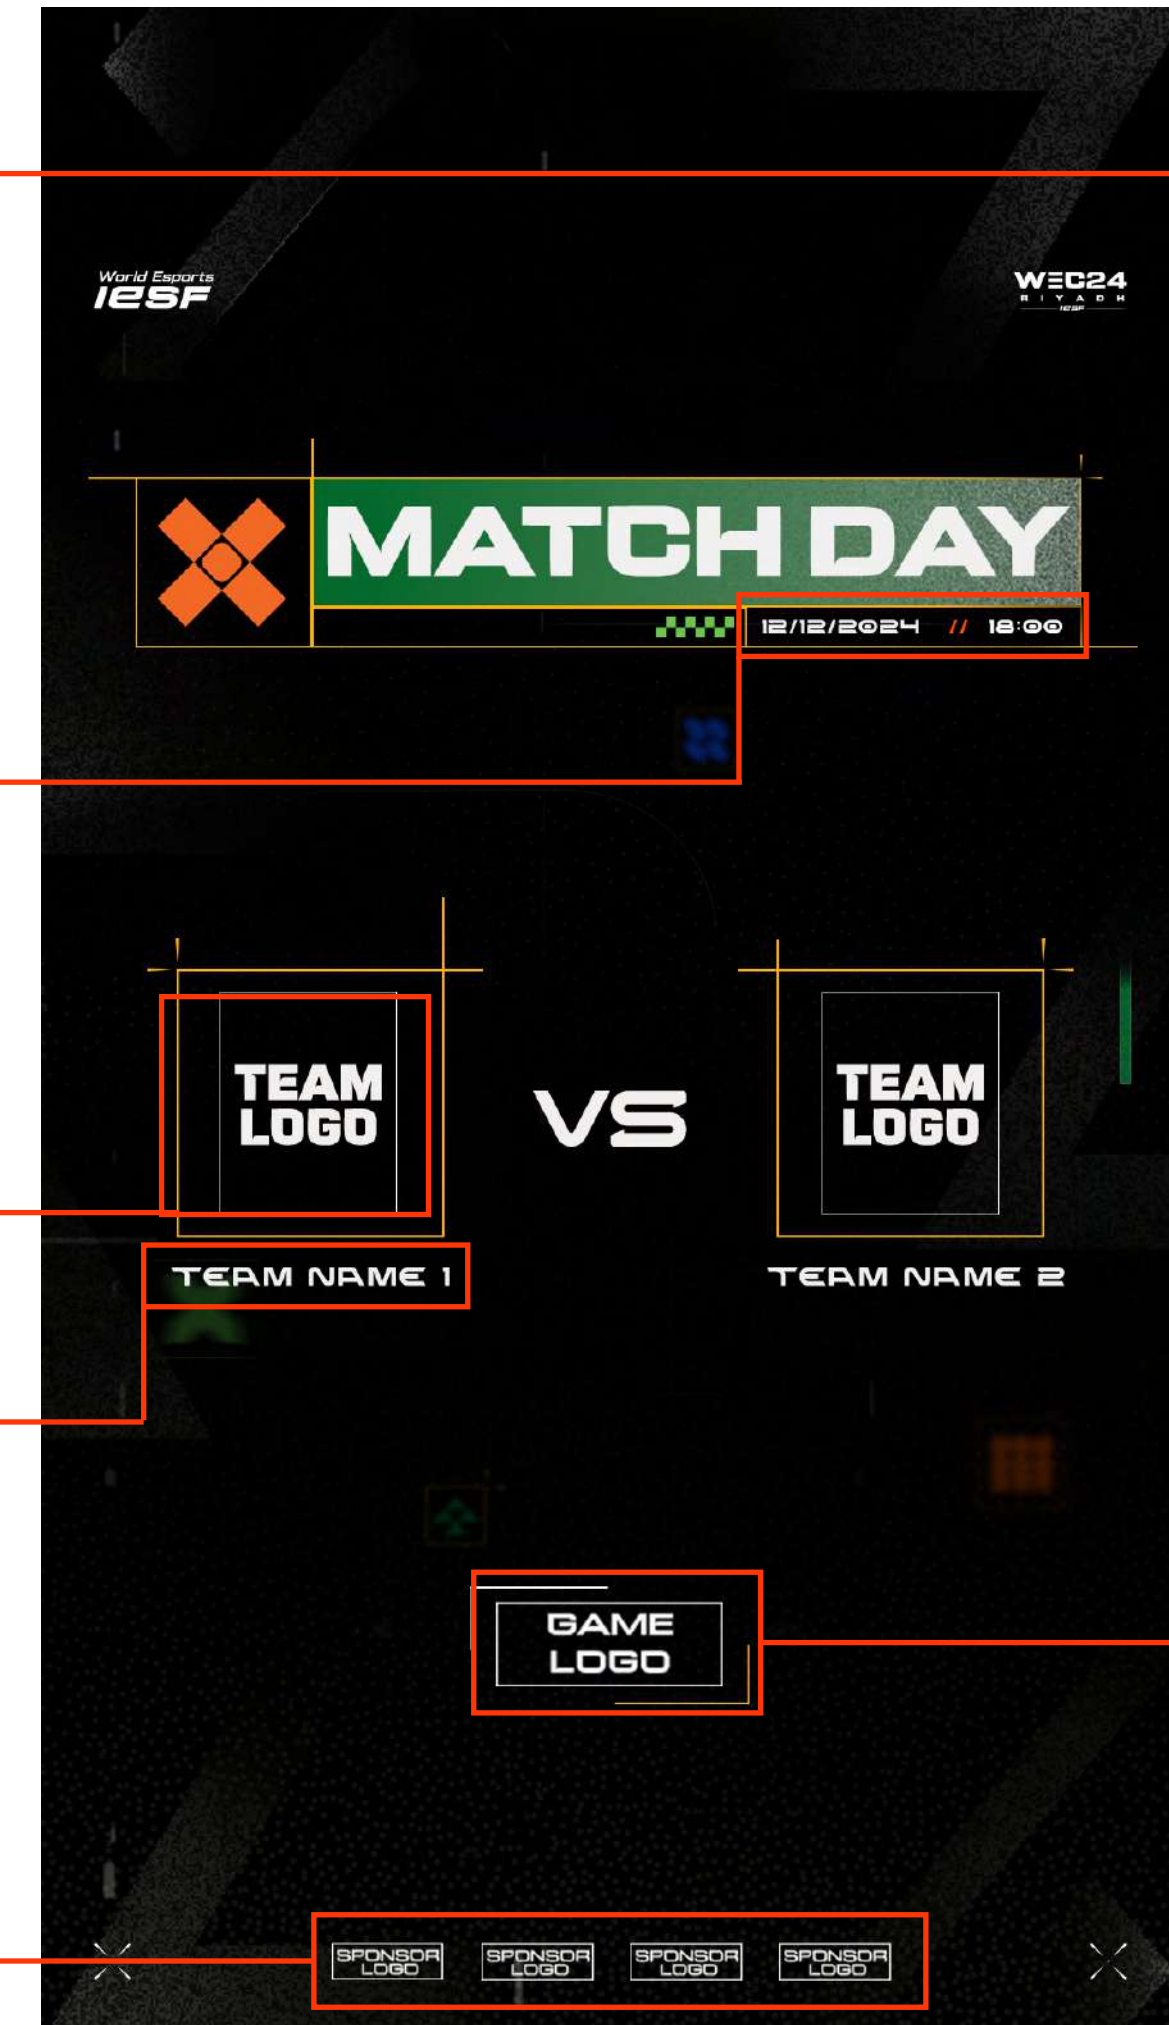

SPONSOR'S LOGO PLACEHOLDER

Put your sponsor's logo here.
Add as many logos as you have sponsors, or remove any extras.
Horizontal align center to the canvas.