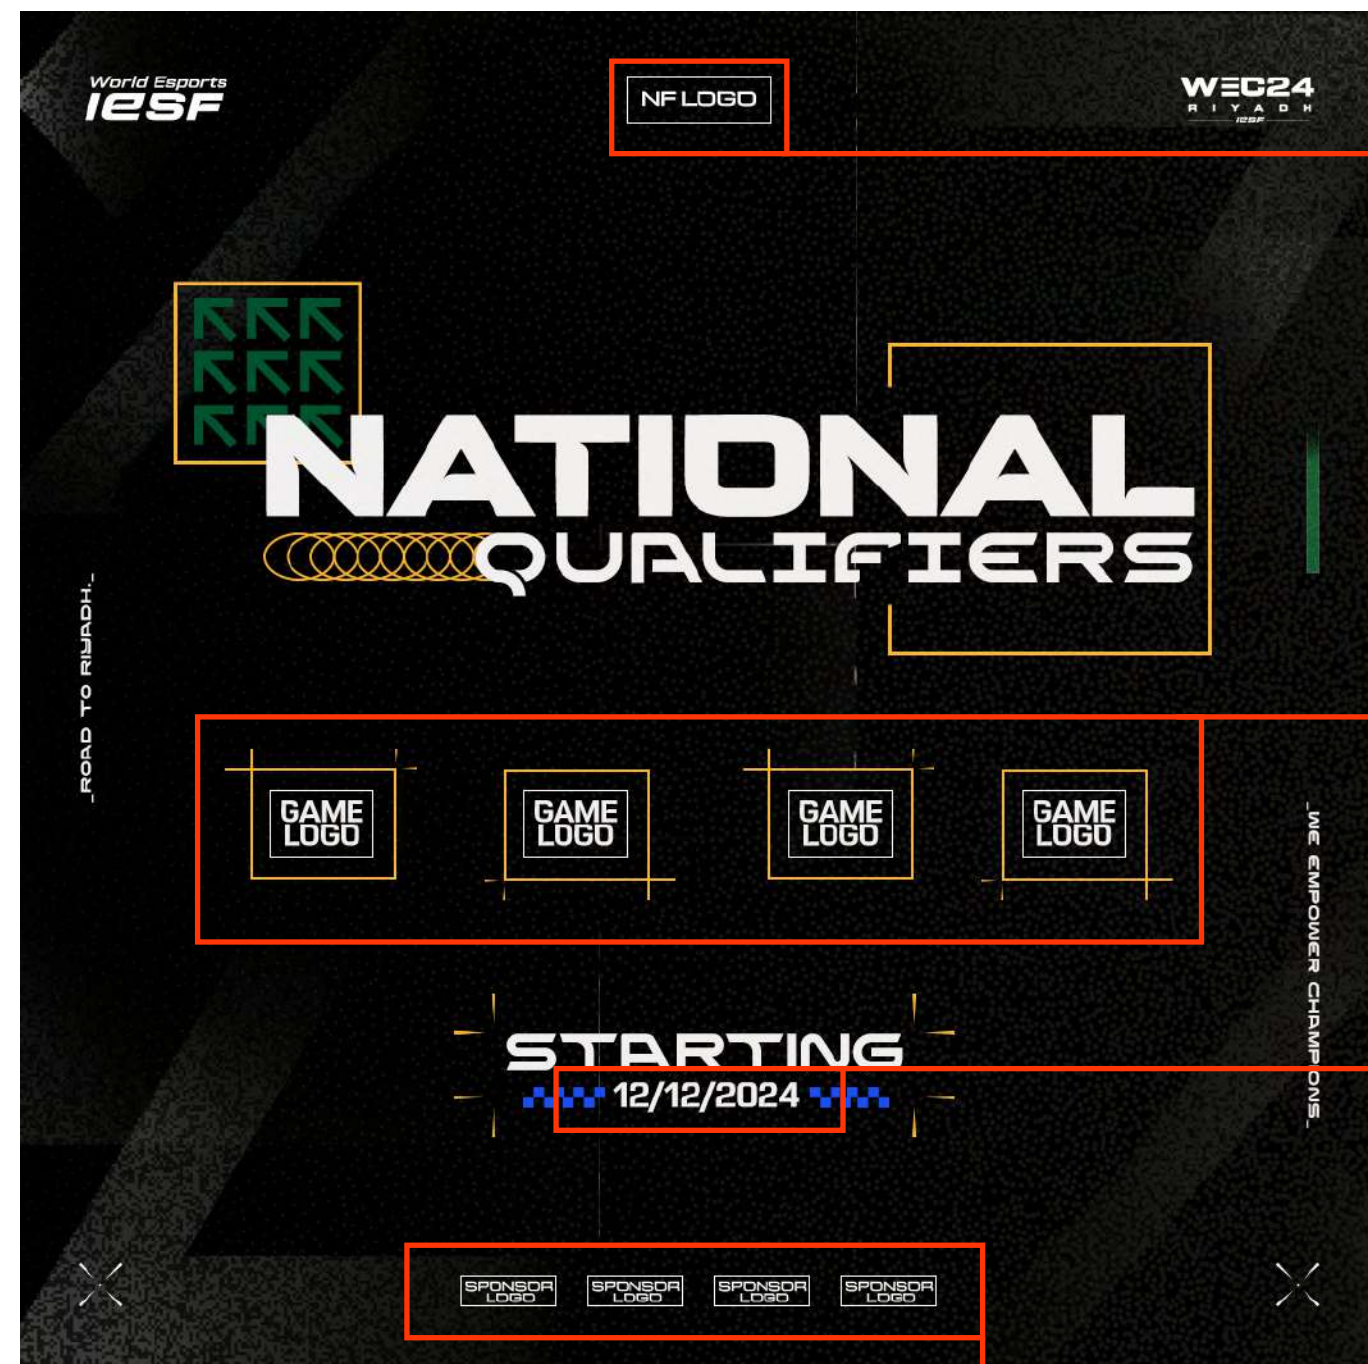

STARTING DATE ANNOUNCEMENT