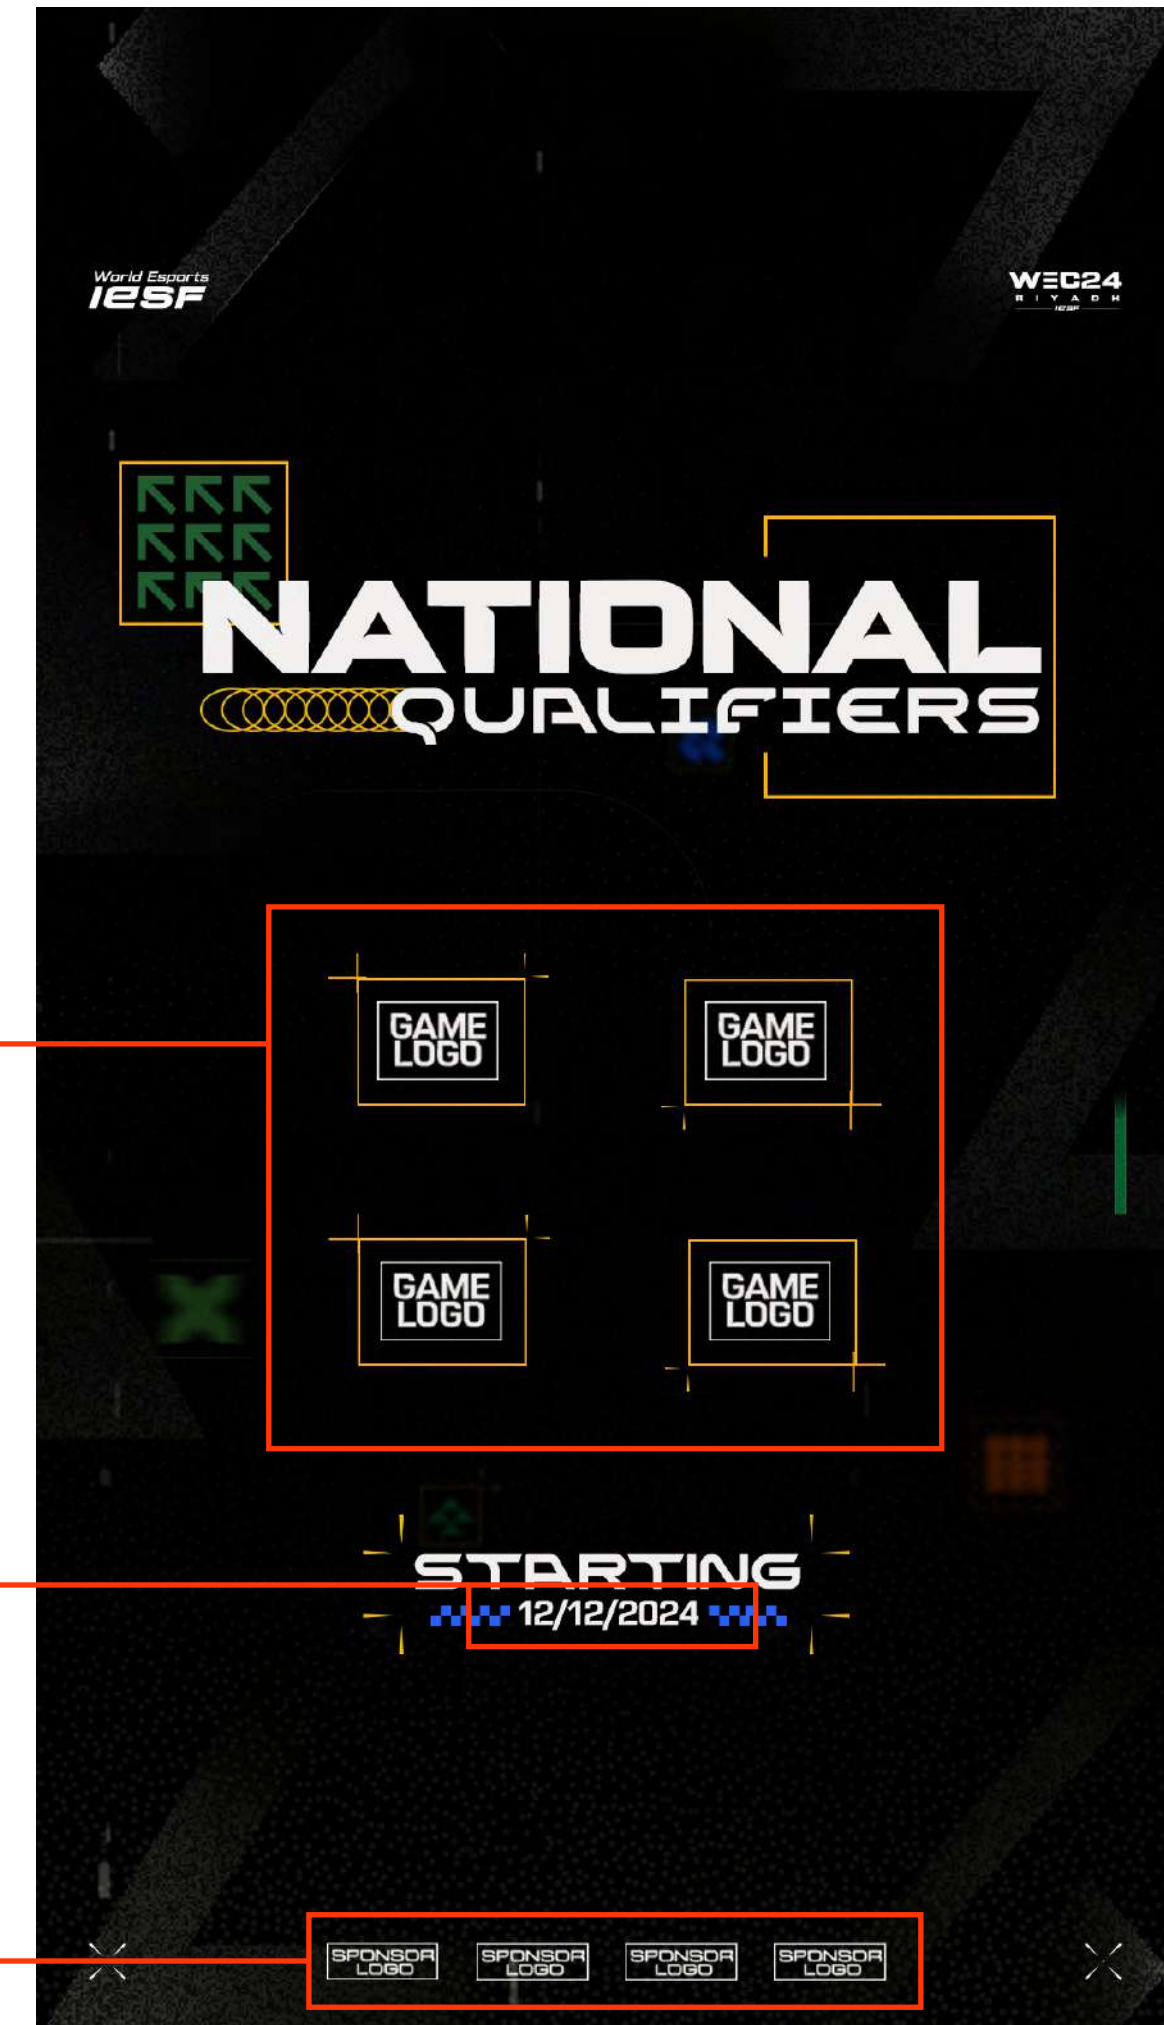

SPONSOR'S LOGO PLACEHOLDER

Put your sponsor's logo here.
Add as many logos as you have sponsors, or remove any extras.
Horizontal align center to the canvas.