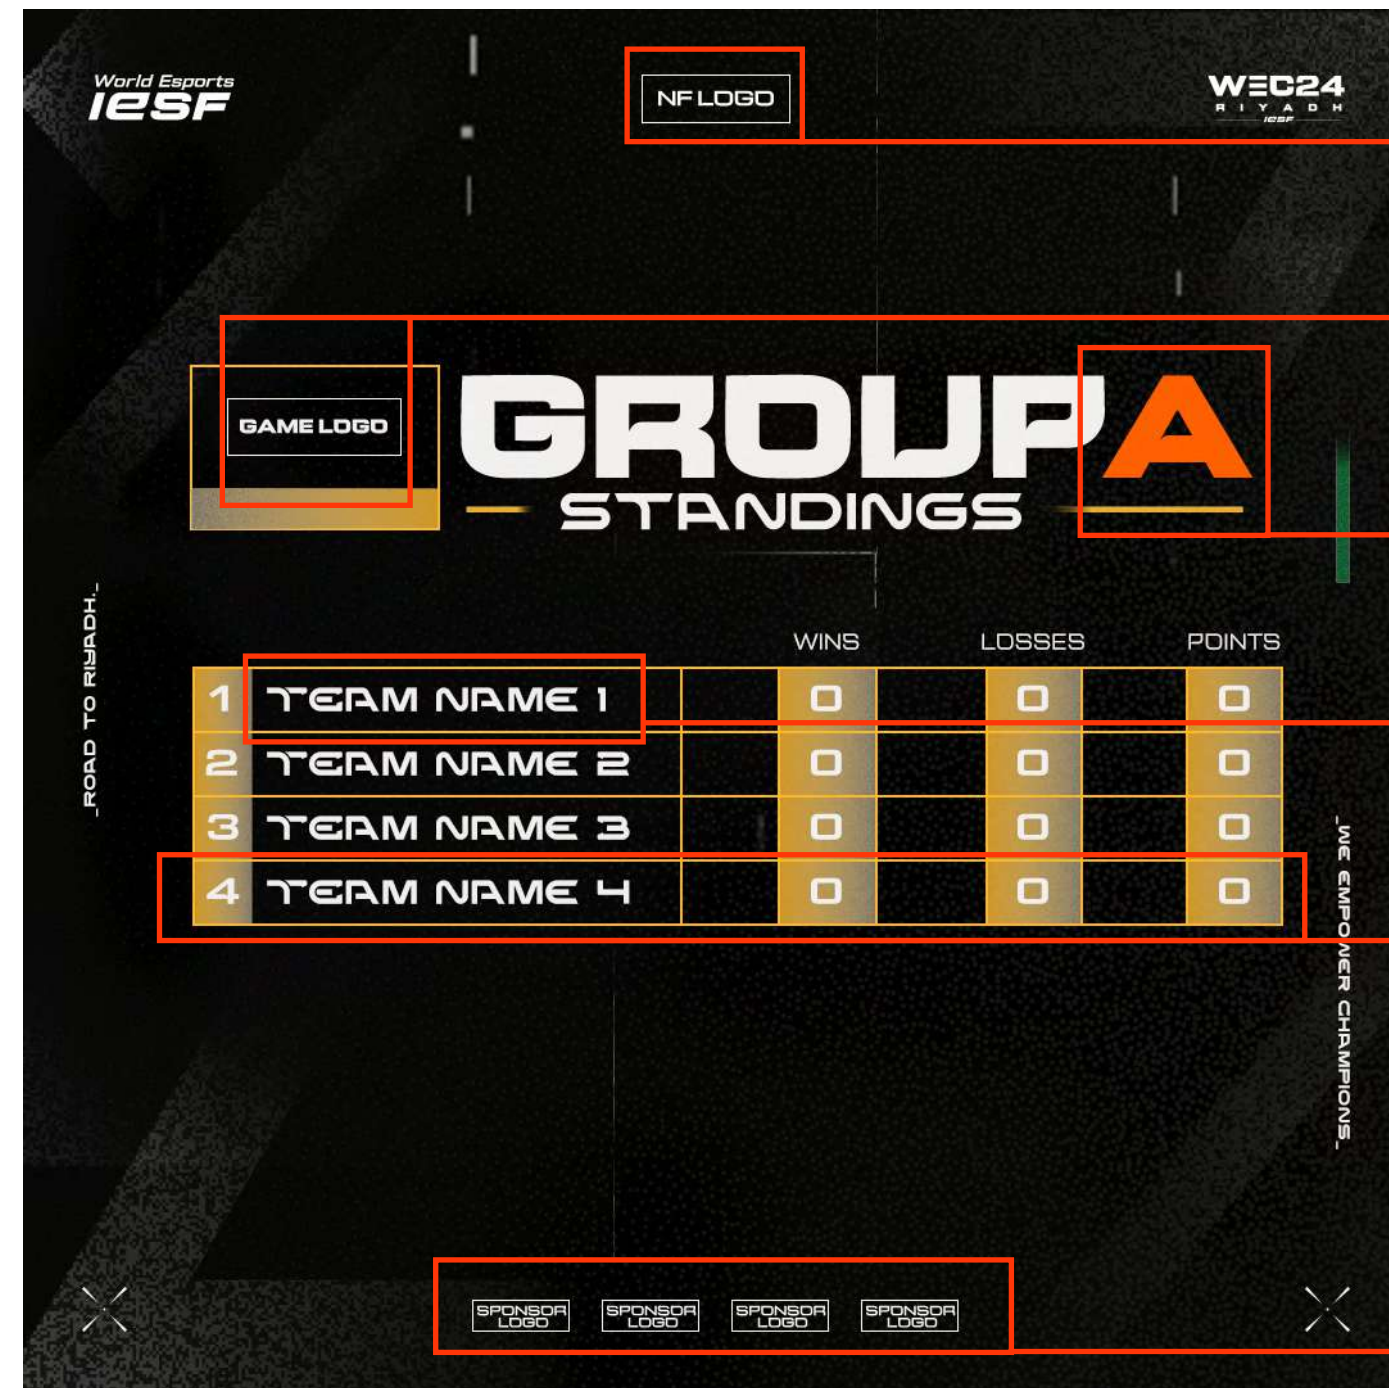

GROUP STANDINGS

NATIONAL FEDERATION'S LOGO PLACEHOLDER

Put your National Federation's logo here.
Horizontal align center to the canvas.

GAME TITLE LOGO PLACEHOLDER

Put game title logo here

GROUP PLACEHOLDER

Change the group name

TEAM/NICK NAME PLACEHOLDER

Put team/nick name here

TEAM POSITIONING PLACEHOLDER

Add as many rows as you have positions or remove any extras.
Fullfill the table with team/nick names with DENA font (use it only in small letters) and points in every column for each team (change the numbers of the points in every column)

SPONSOR'S LOGO PLACEHOLDER

Put your sponsor's logo here.
Add as many logos as you have sponsors, or remove any extras.
Horizontal align center to the canvas.