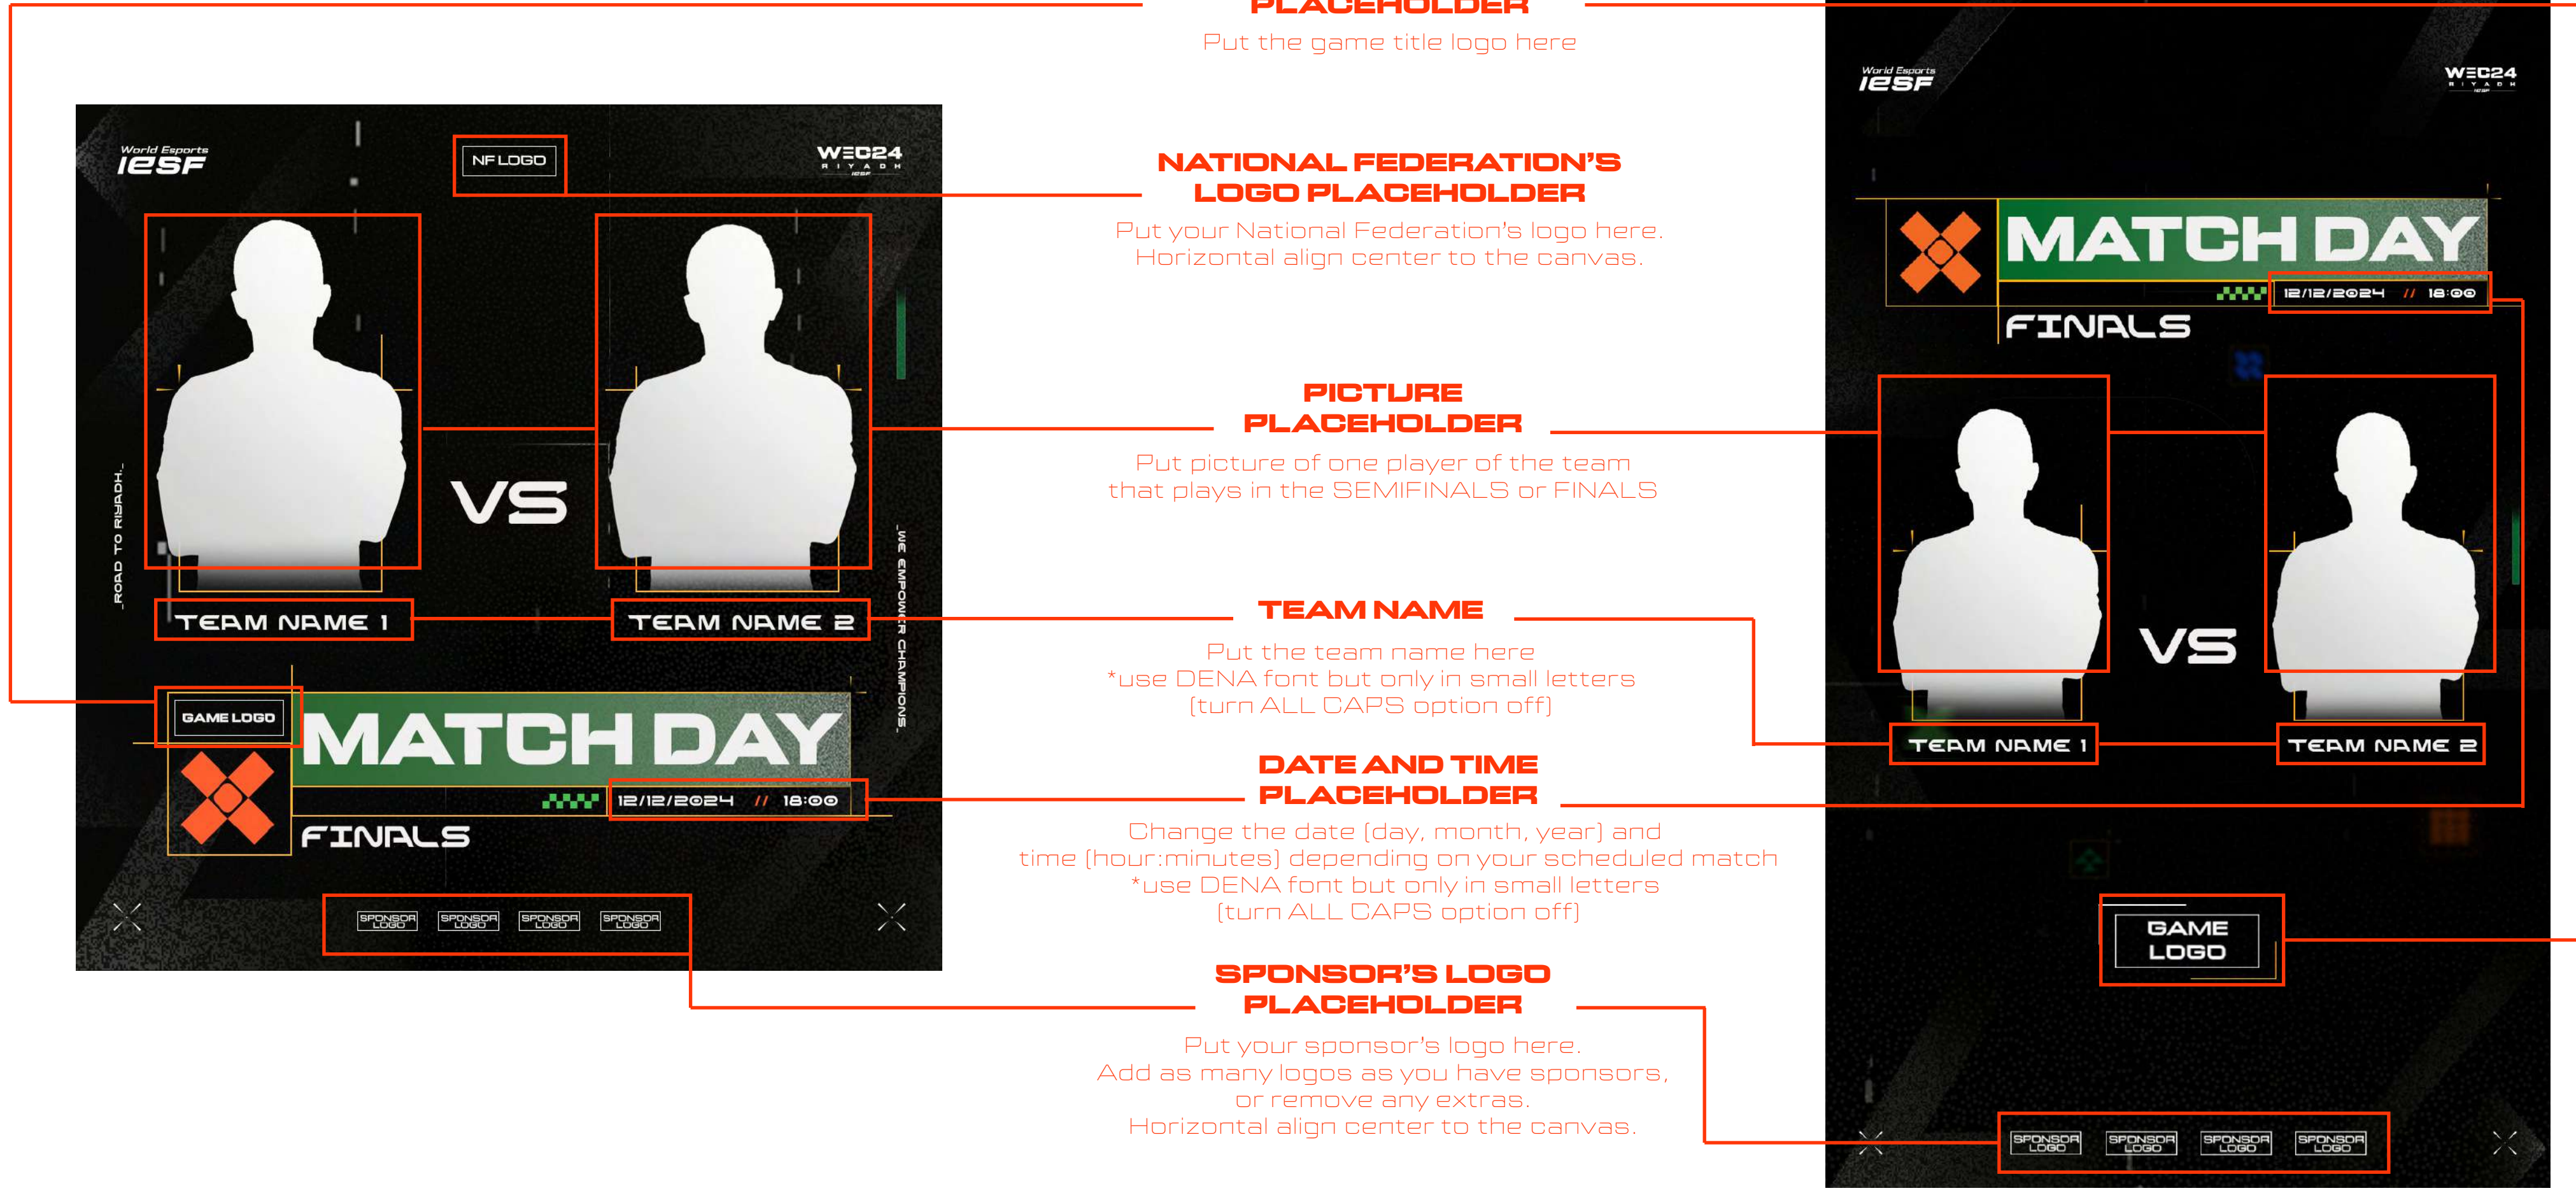

MATCH DAY ANNOUNCEMENT

**GAME TITLE LOGO
PLACEHOLDER**

Put the game title logo here

**NATIONAL FEDERATION'S
LOGO PLACEHOLDER**

Put your National Federation's logo here.
Horizontal align center to the canvas.

**PICTURE
PLACEHOLDER**

Put picture of one player of the team
that plays in the SEMIFINALS or FINALS

TEAM NAME

Put the team name here
*use DENA font but only in small letters
(turn ALL CAPS option off)

**DATE AND TIME
PLACEHOLDER**

Change the date (day, month, year) and
time (hour:minutes) depending on your scheduled match
*use DENA font but only in small letters
(turn ALL CAPS option off)

**SPONSOR'S LOGO
PLACEHOLDER**

Put your sponsor's logo here.
Add as many logos as you have sponsors,
or remove any extras.
Horizontal align center to the canvas.