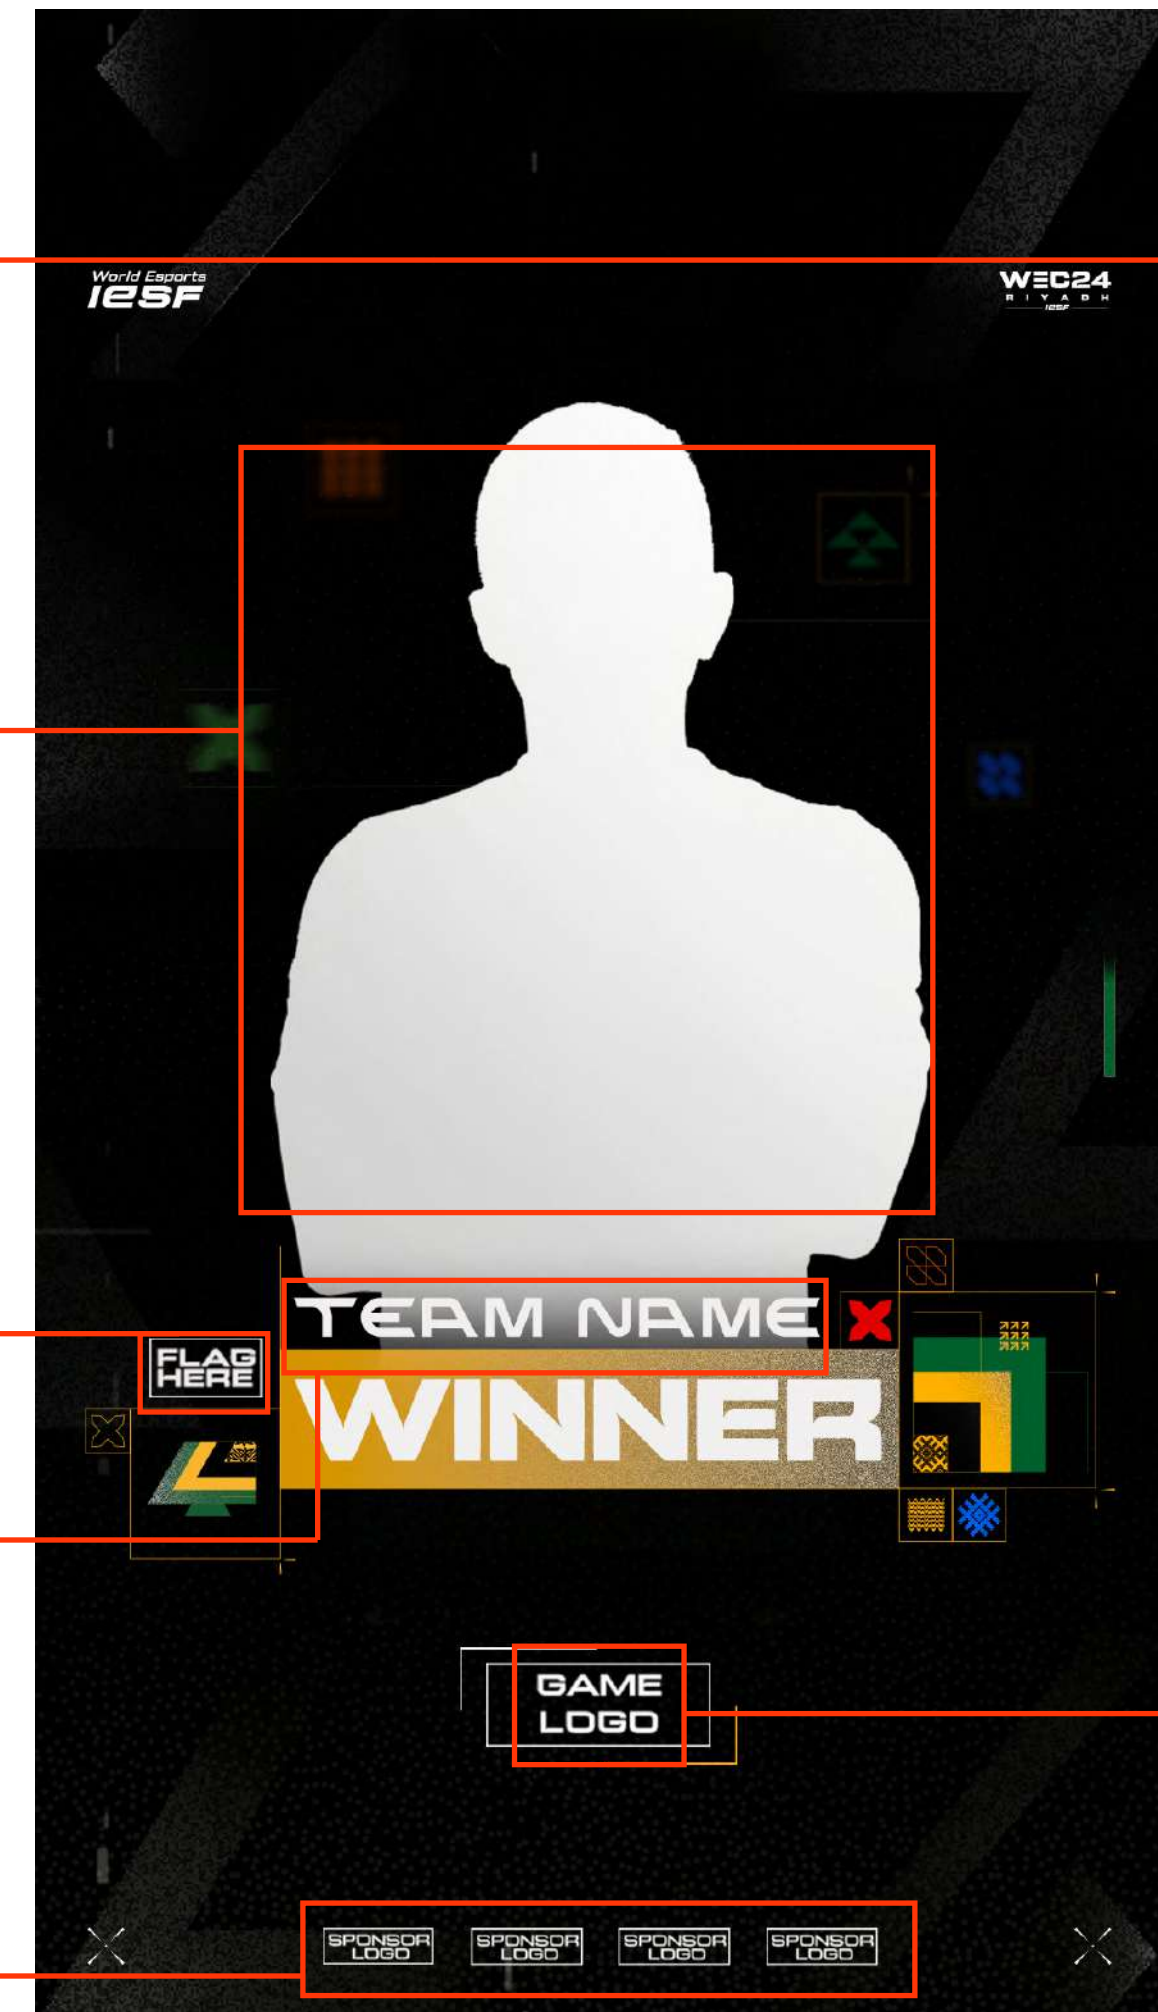

SPONSOR'S LOGO PLACEHOLDER

Put your sponsor's logo here. Add as many logos as you have sponsors, or remove any extras. Horizontal align center to the canvas.