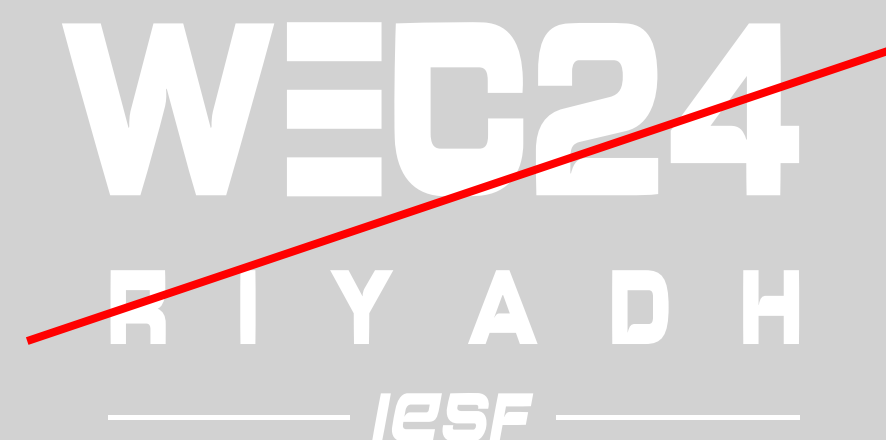

LOGO DO'S AND DON'TS