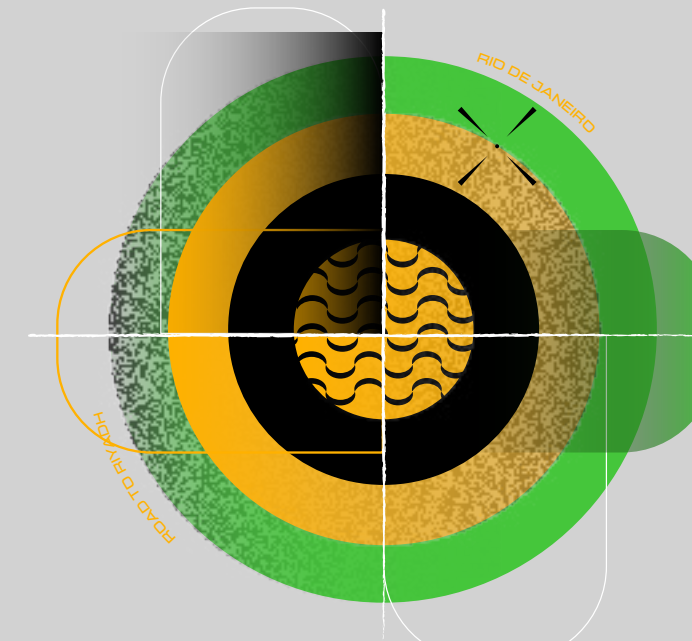

LOGO COLORS

Riyadh Green
Saudi Arabia flag, new beginnings, growth

Gold Yellow
Gold, hope, happiness, enthusiasm

EVENT COLORS

Elements per region

PATTERN
Arabic
Calligraphy

LOGO FONT

PRIMARY

Logik LITE Wide Black

**ABCDEFGHIJKLMNOPQRSTUVWXYZ
abcdefghijklmnopqrstuvwxyz
0123456789**

This typeface is used as a primary font for all IESF communication during the 16th World Esports Championship

BRAND FONT