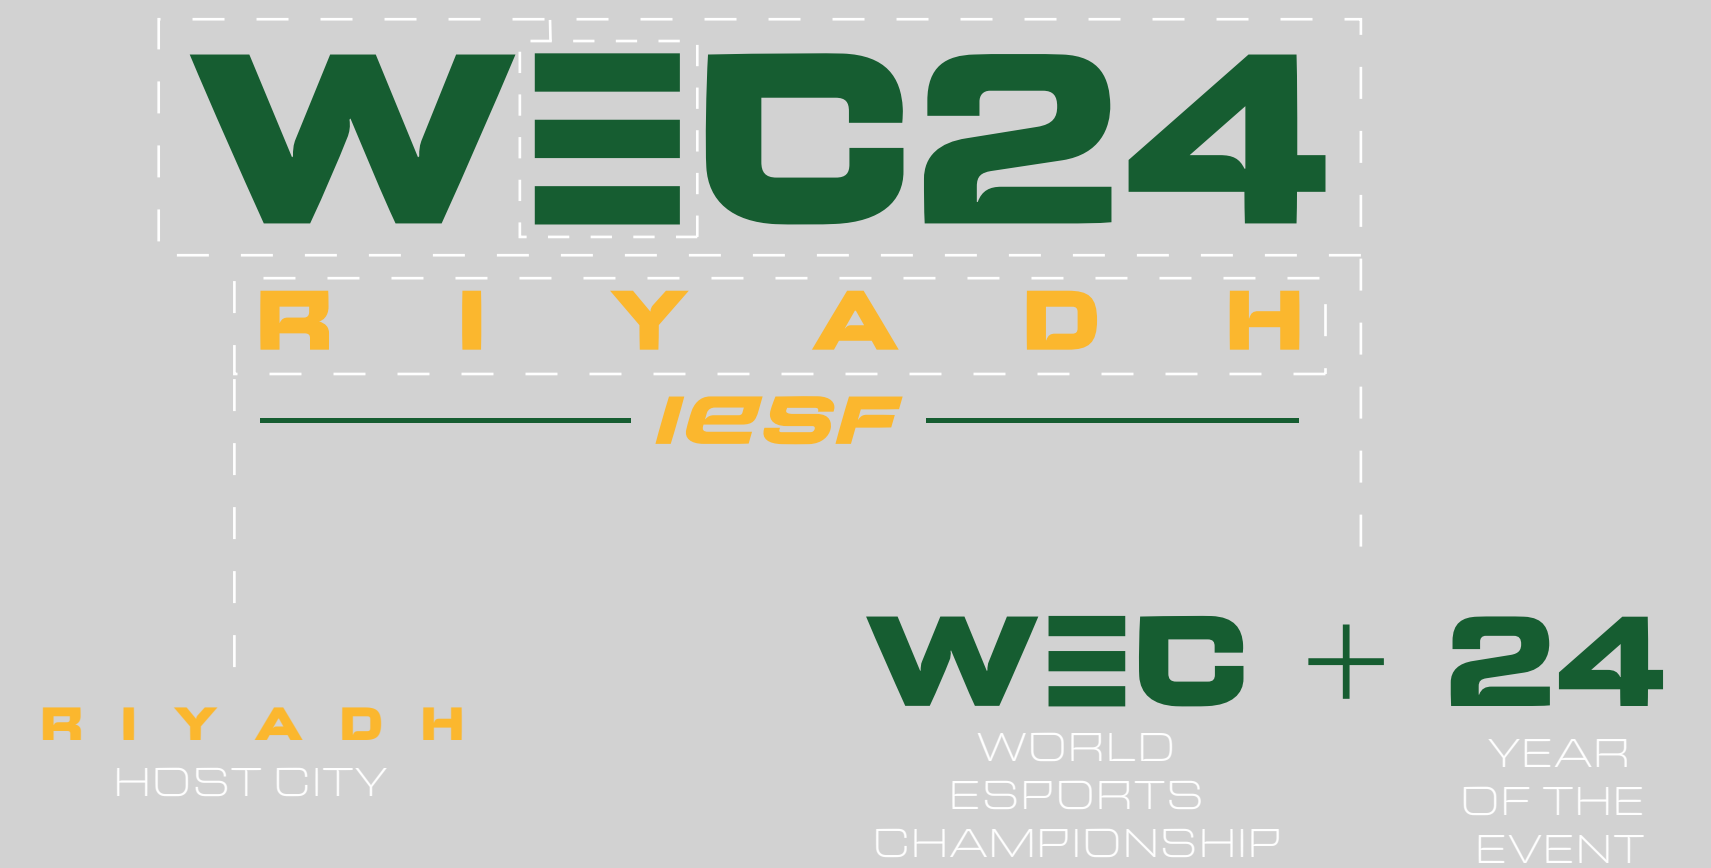

three lines - three stages of the event (road to wec):

- 1. National qualifiers
- 2. Regional Qualifiers
- 3. World Esports Championship

LOGO SCALE

Height
200px

Height
100px

Height
50px

Optimal Screen Size:
height 50px