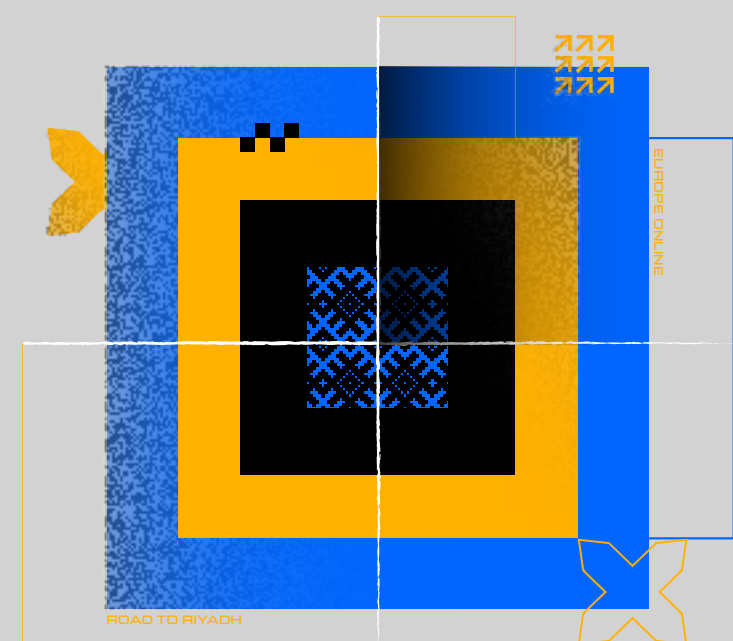

LOGO COLORS

Riyadh Green
Saudi Arabia flag, new beginnings, growth

Gold Yellow
Gold, hope, happiness, enthusiasm

EVENT COLORS

Elements per region

PATTERN
Arabic
Calligraphy

LOGO FONT

PRIMARY