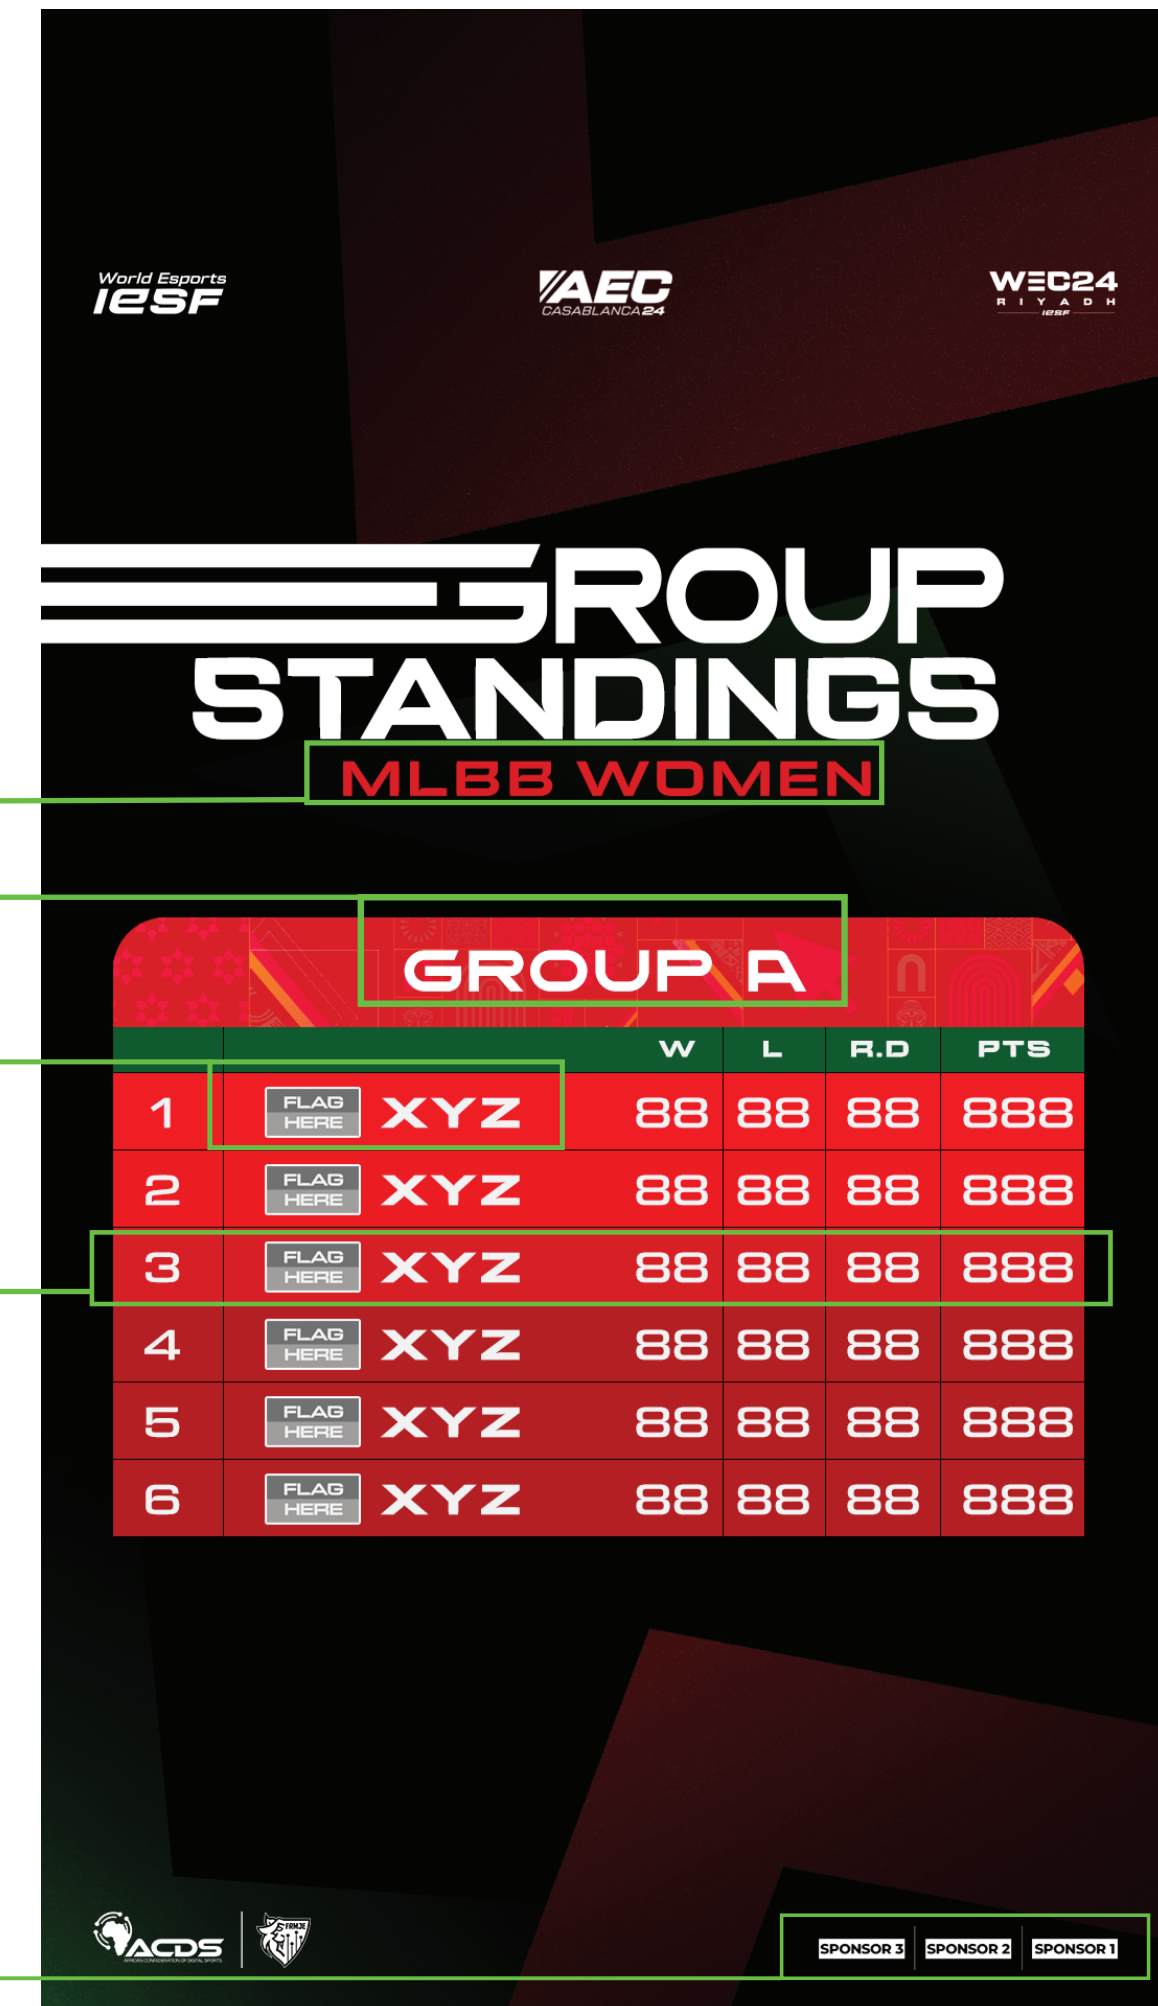

GROUP STANDINGS

GROUP PLACEHOLDER

Change the group name

GAME TITLE LOGO PLACEHOLDER

Put game title logo here

COUNTRY PLACEHOLDER

Put country flag and three letter code here

TEAM POSITIONING PLACEHOLDER

Add as many rows as you have positions or remove any extras.

Fulfill the table with country flags and three letter code for each country with LOGIK LITE Extended BOLD and points in every column for each team (change the numbers of the points in every column)

SPONSOR'S LOGO PLACEHOLDER

Put your sponsor's logo here. Add as many logos as you have sponsors, or remove any extras.

Horizontal align center to the canvas.

NATIONAL FEDERATION'S LOGO PLACEHOLDER

Put your National Federation's logo here. Horizontal align center to the canvas.