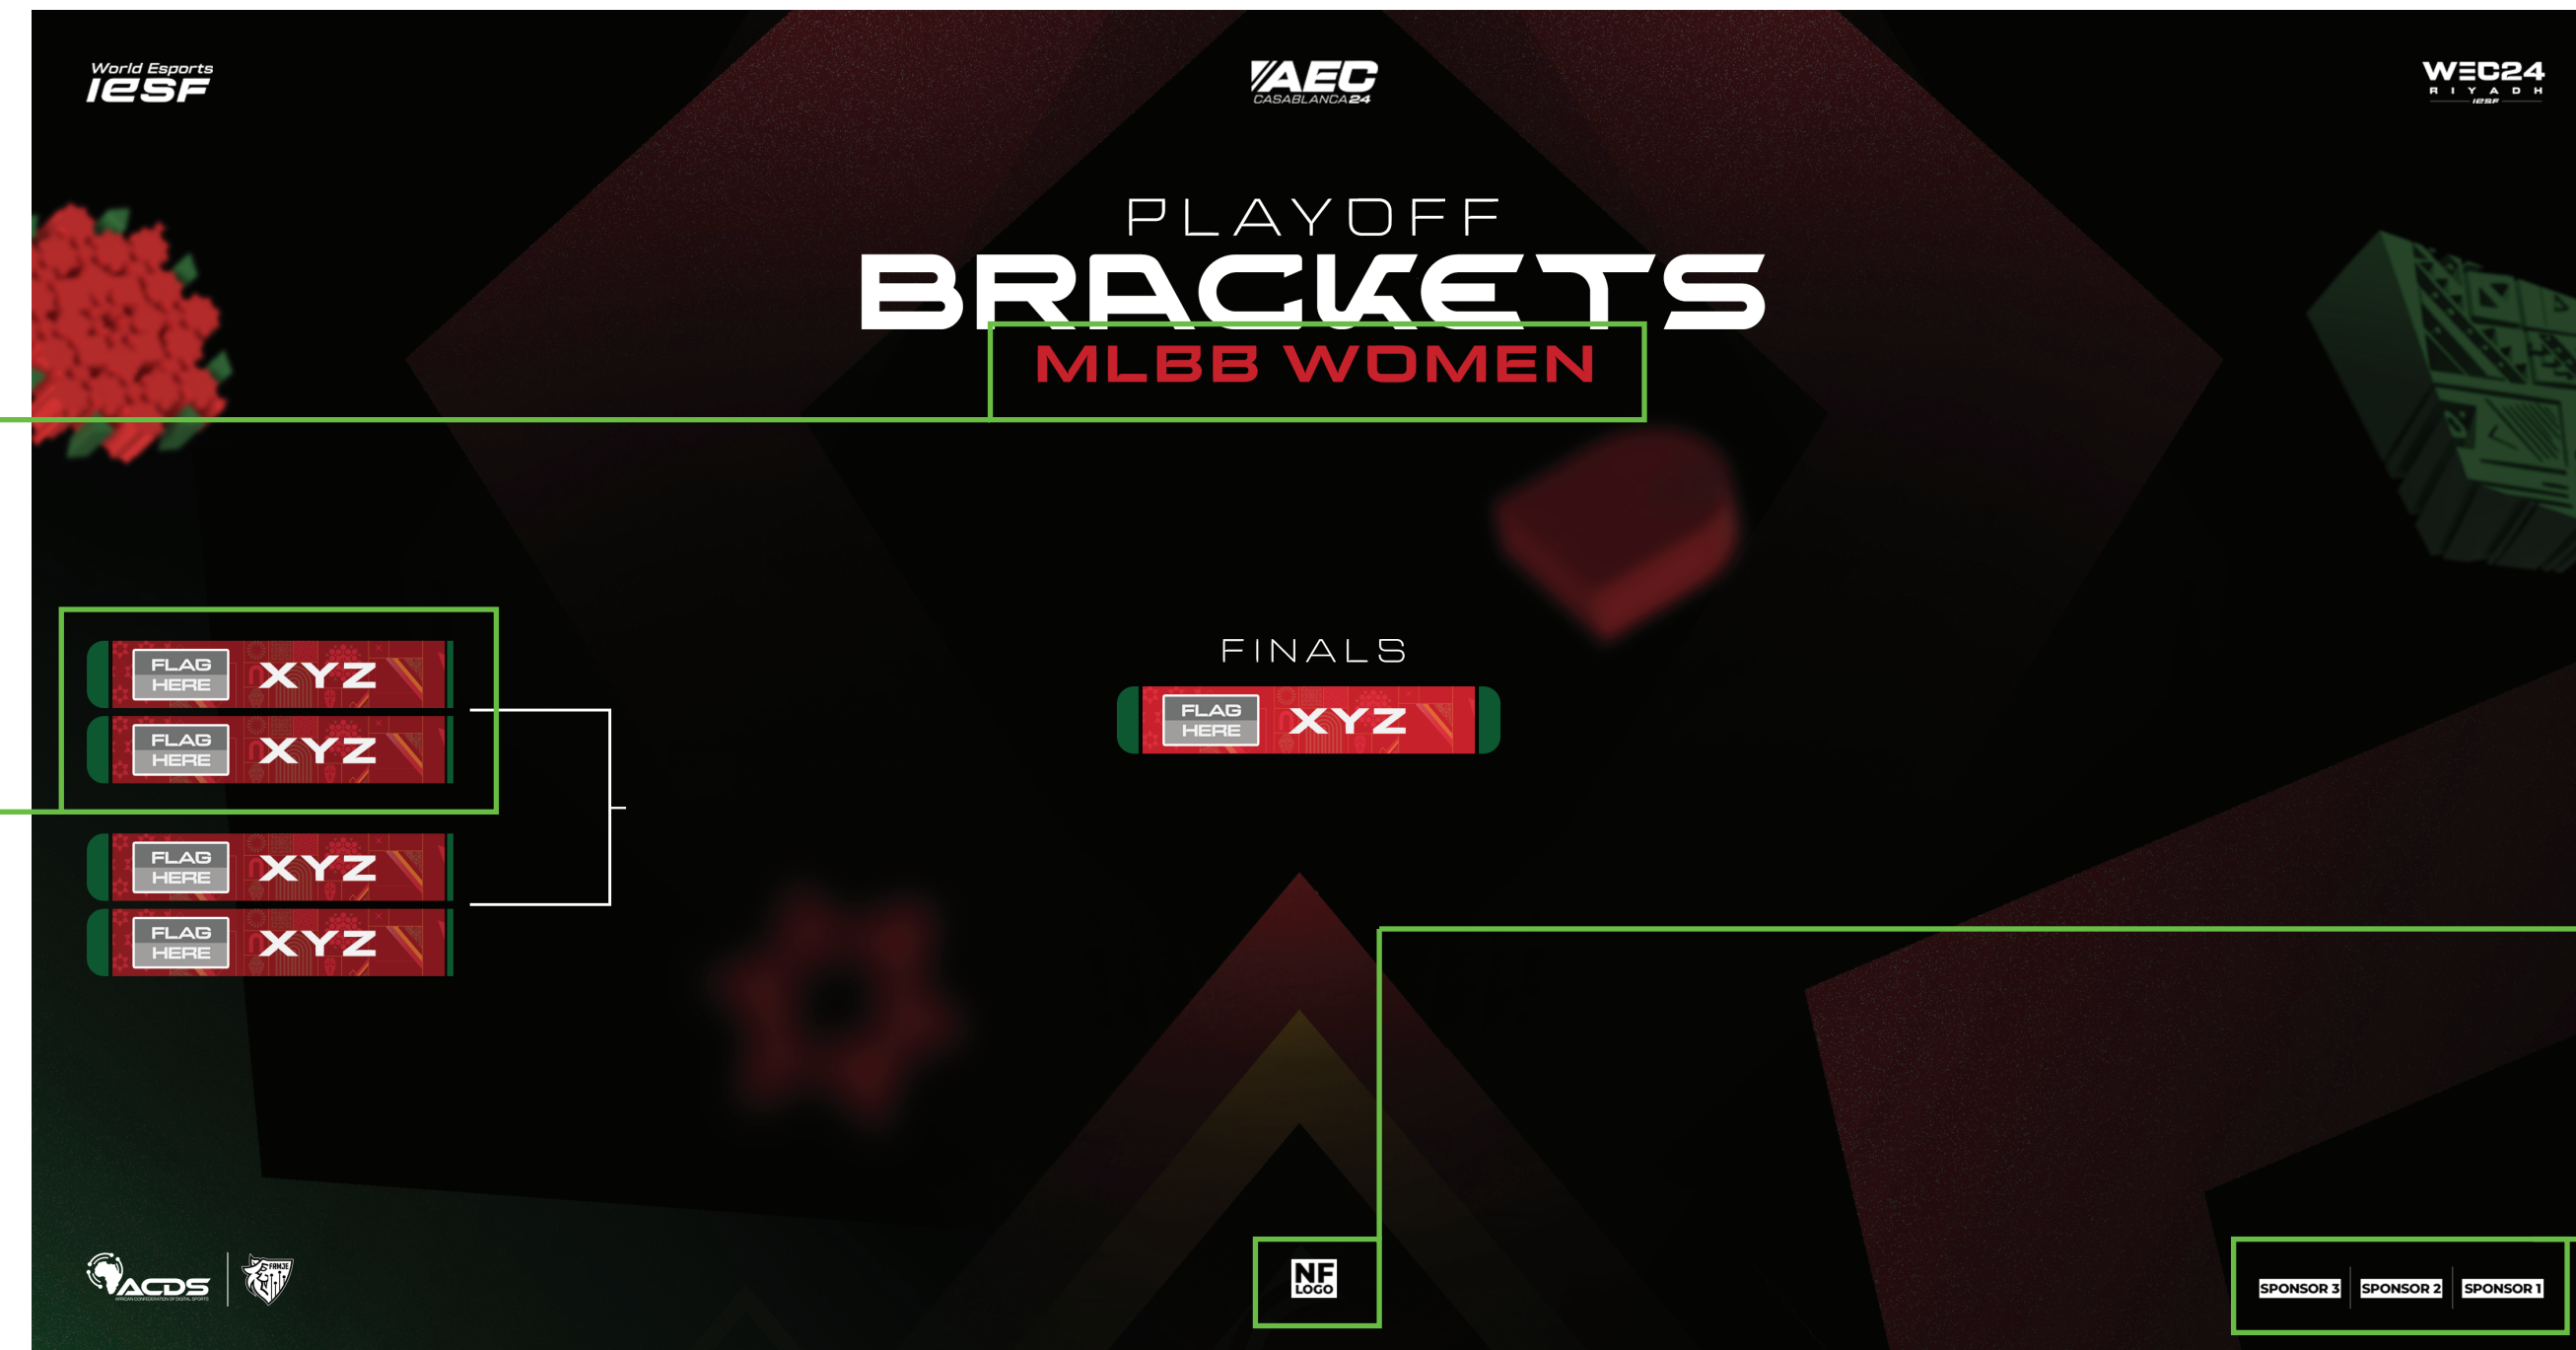

BRACKETS ANNOUNCEMENT

GAME TITLE PLACEHOLDER

Put game title here with LOGIK LITE Extended BOLD font

BRACKETS ELEMENTS

You can use one of these boxes to make your own bracket, depending on the game. Fulfill the boxes with country flag and three letter code for each country using LOGIK LITE Extended BLACK font

*Add an extra bracket in case you have lower and upper brackets

NATIONAL FEDERATION'S LOGO PLACEHOLDER

Put your National Federation's logo here. Horizontal align center to the canvas.

SPONSOR'S LOGO PLACEHOLDER

Put your sponsor's logo here. Add as many logos as you have sponsors, or remove any extras. Horizontal align right to the canvas.