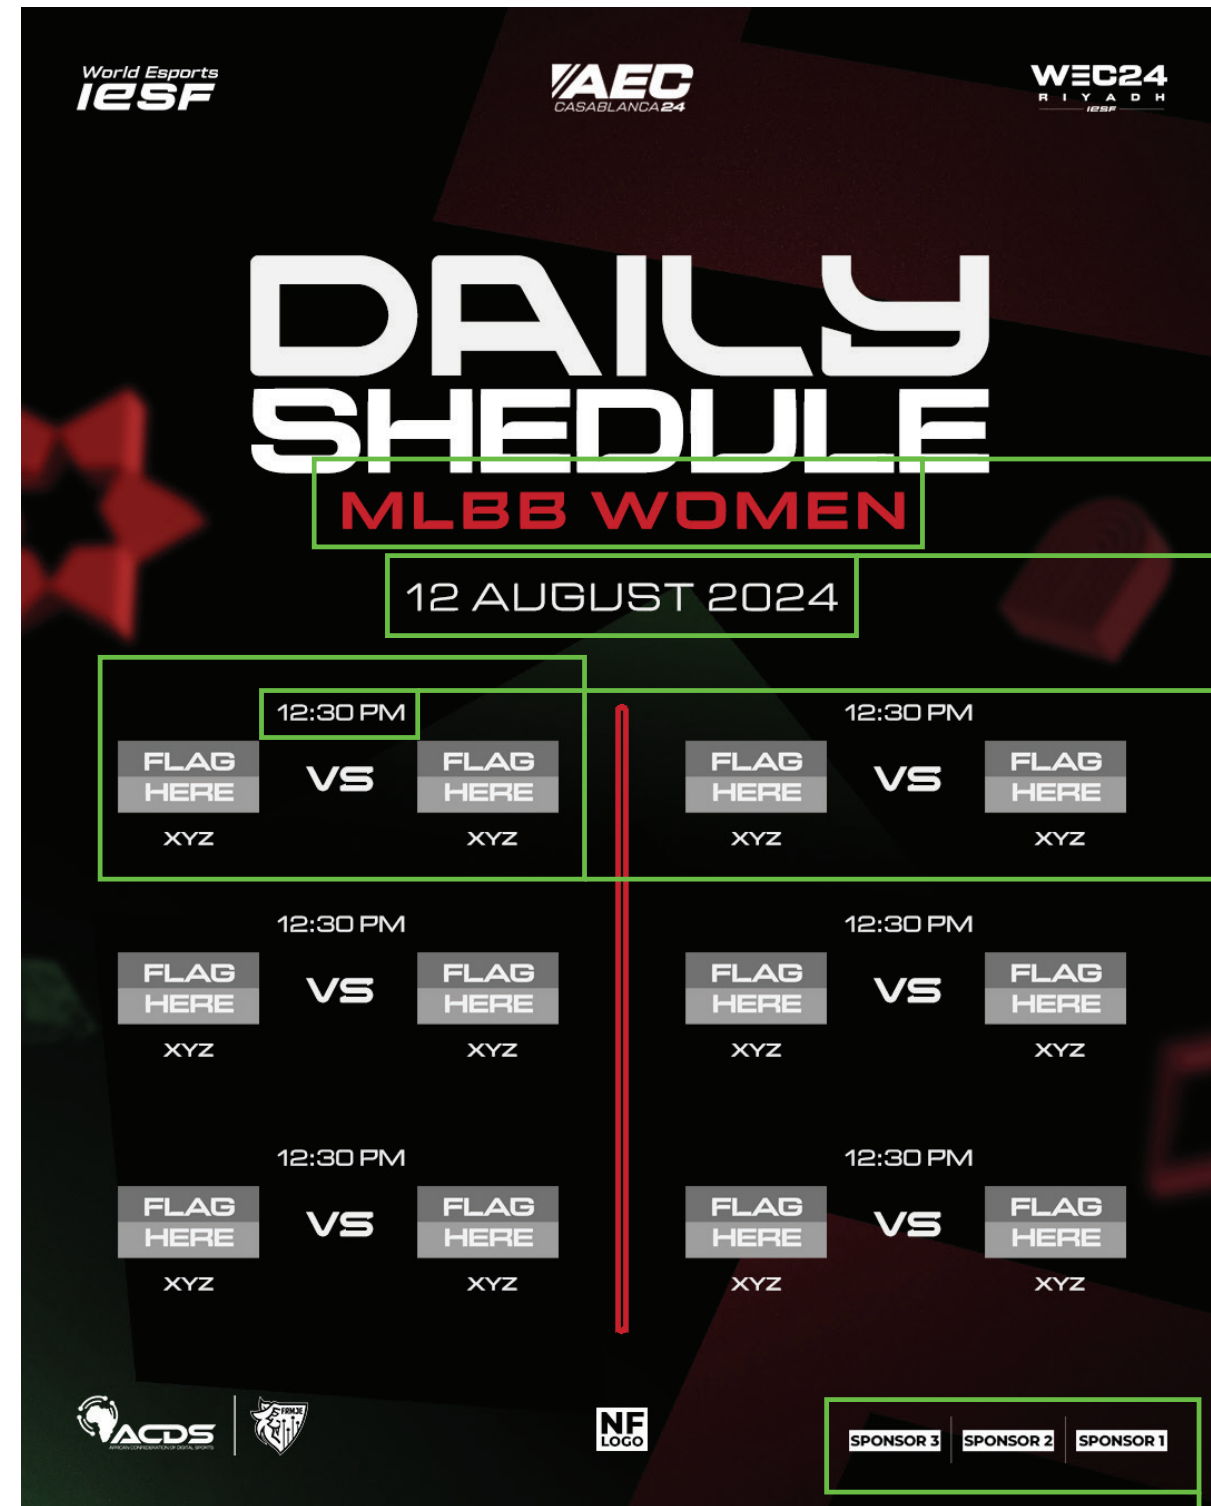

SPONSOR'S LOGO PLACEHOLDER

Put your sponsor's logo here. Add as many logos as you have sponsors, or remove any extras. Horizontal align right to the canvas.

DAILY SCHEDULE

GAME TITLE PLACEHOLDER

Put game title here with LOGIK LITE Extended Black font