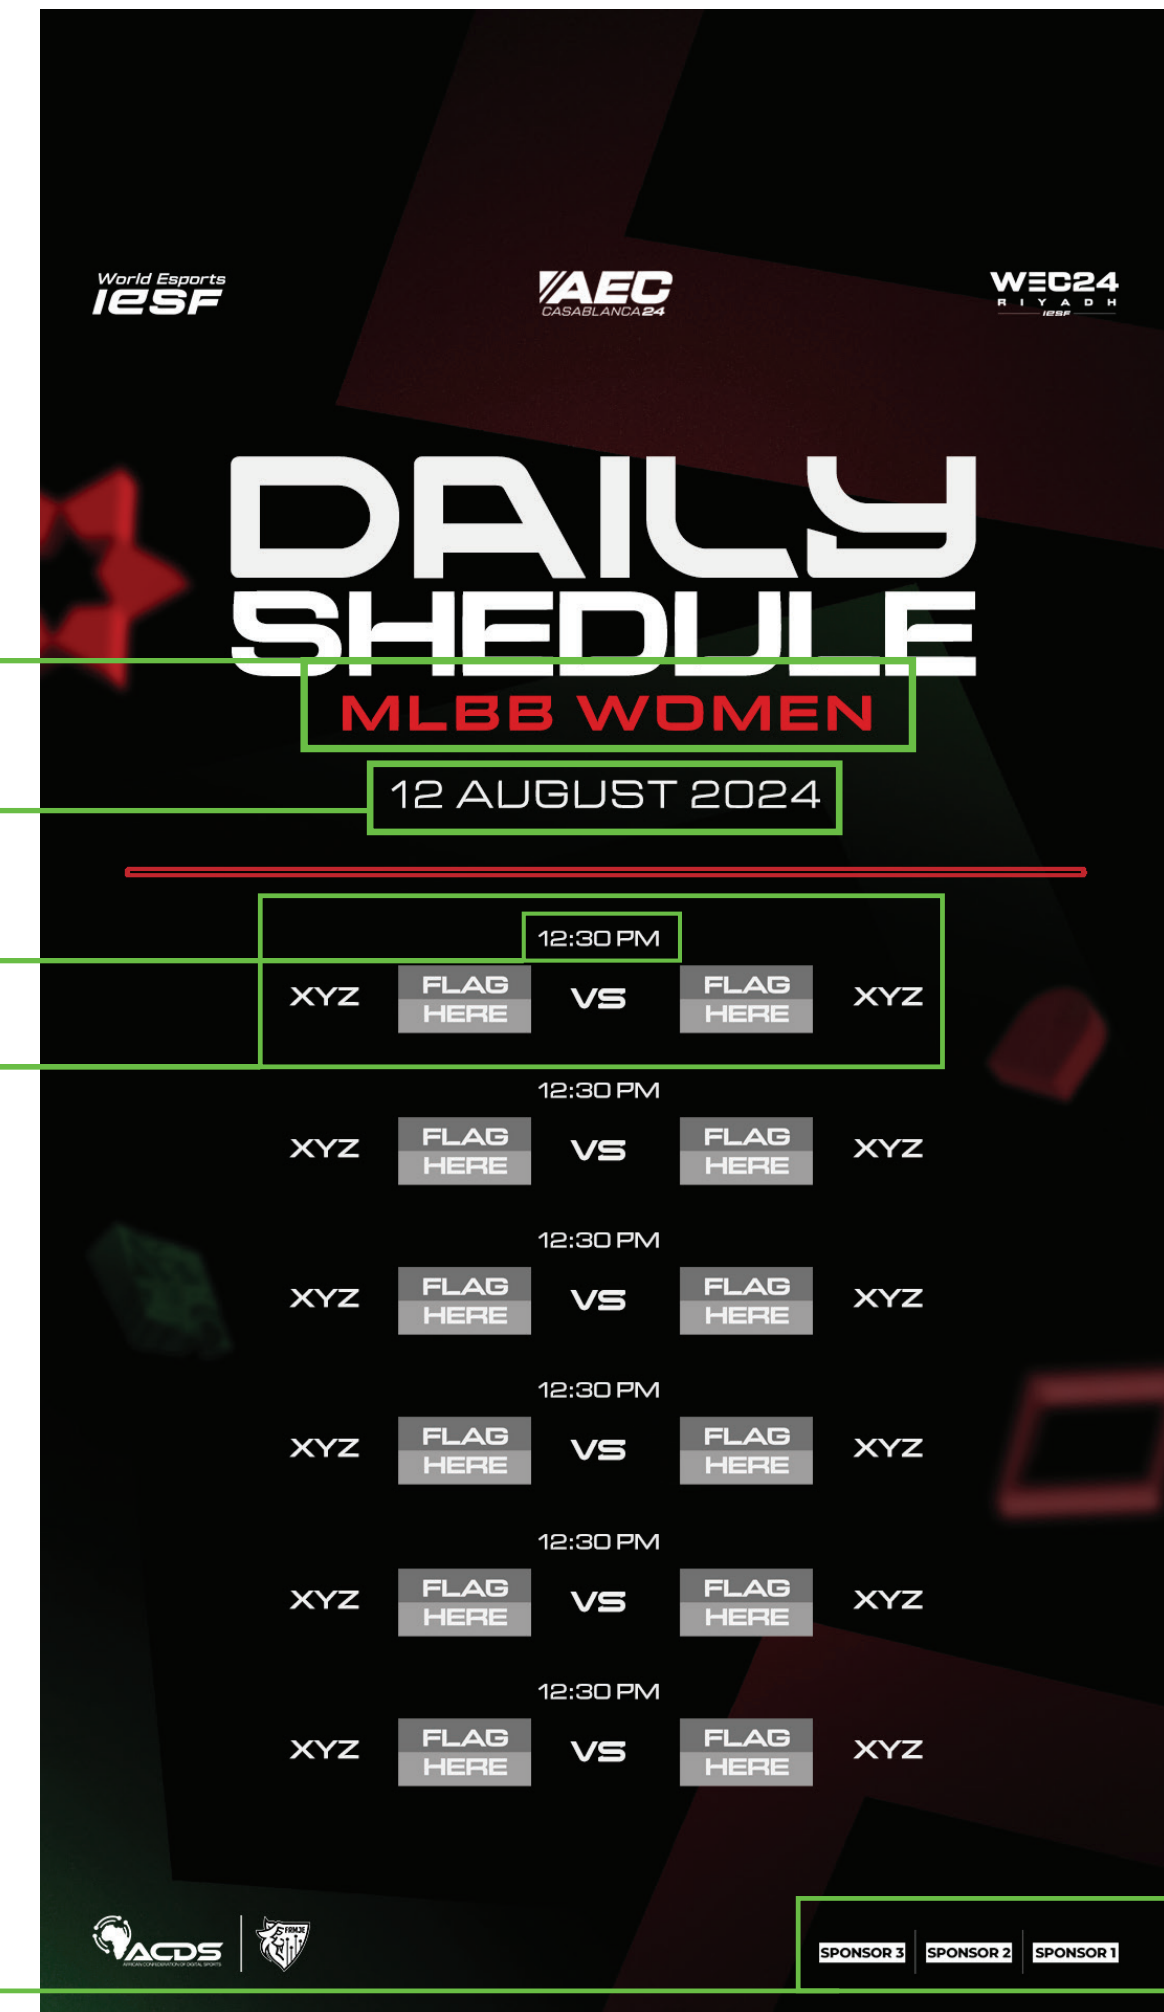

SPONSOR'S LOGO PLACEHOLDER

Put your sponsor's logo here. Add as many logos as you have sponsors, or remove any extras. Horizontal align center to the canvas.