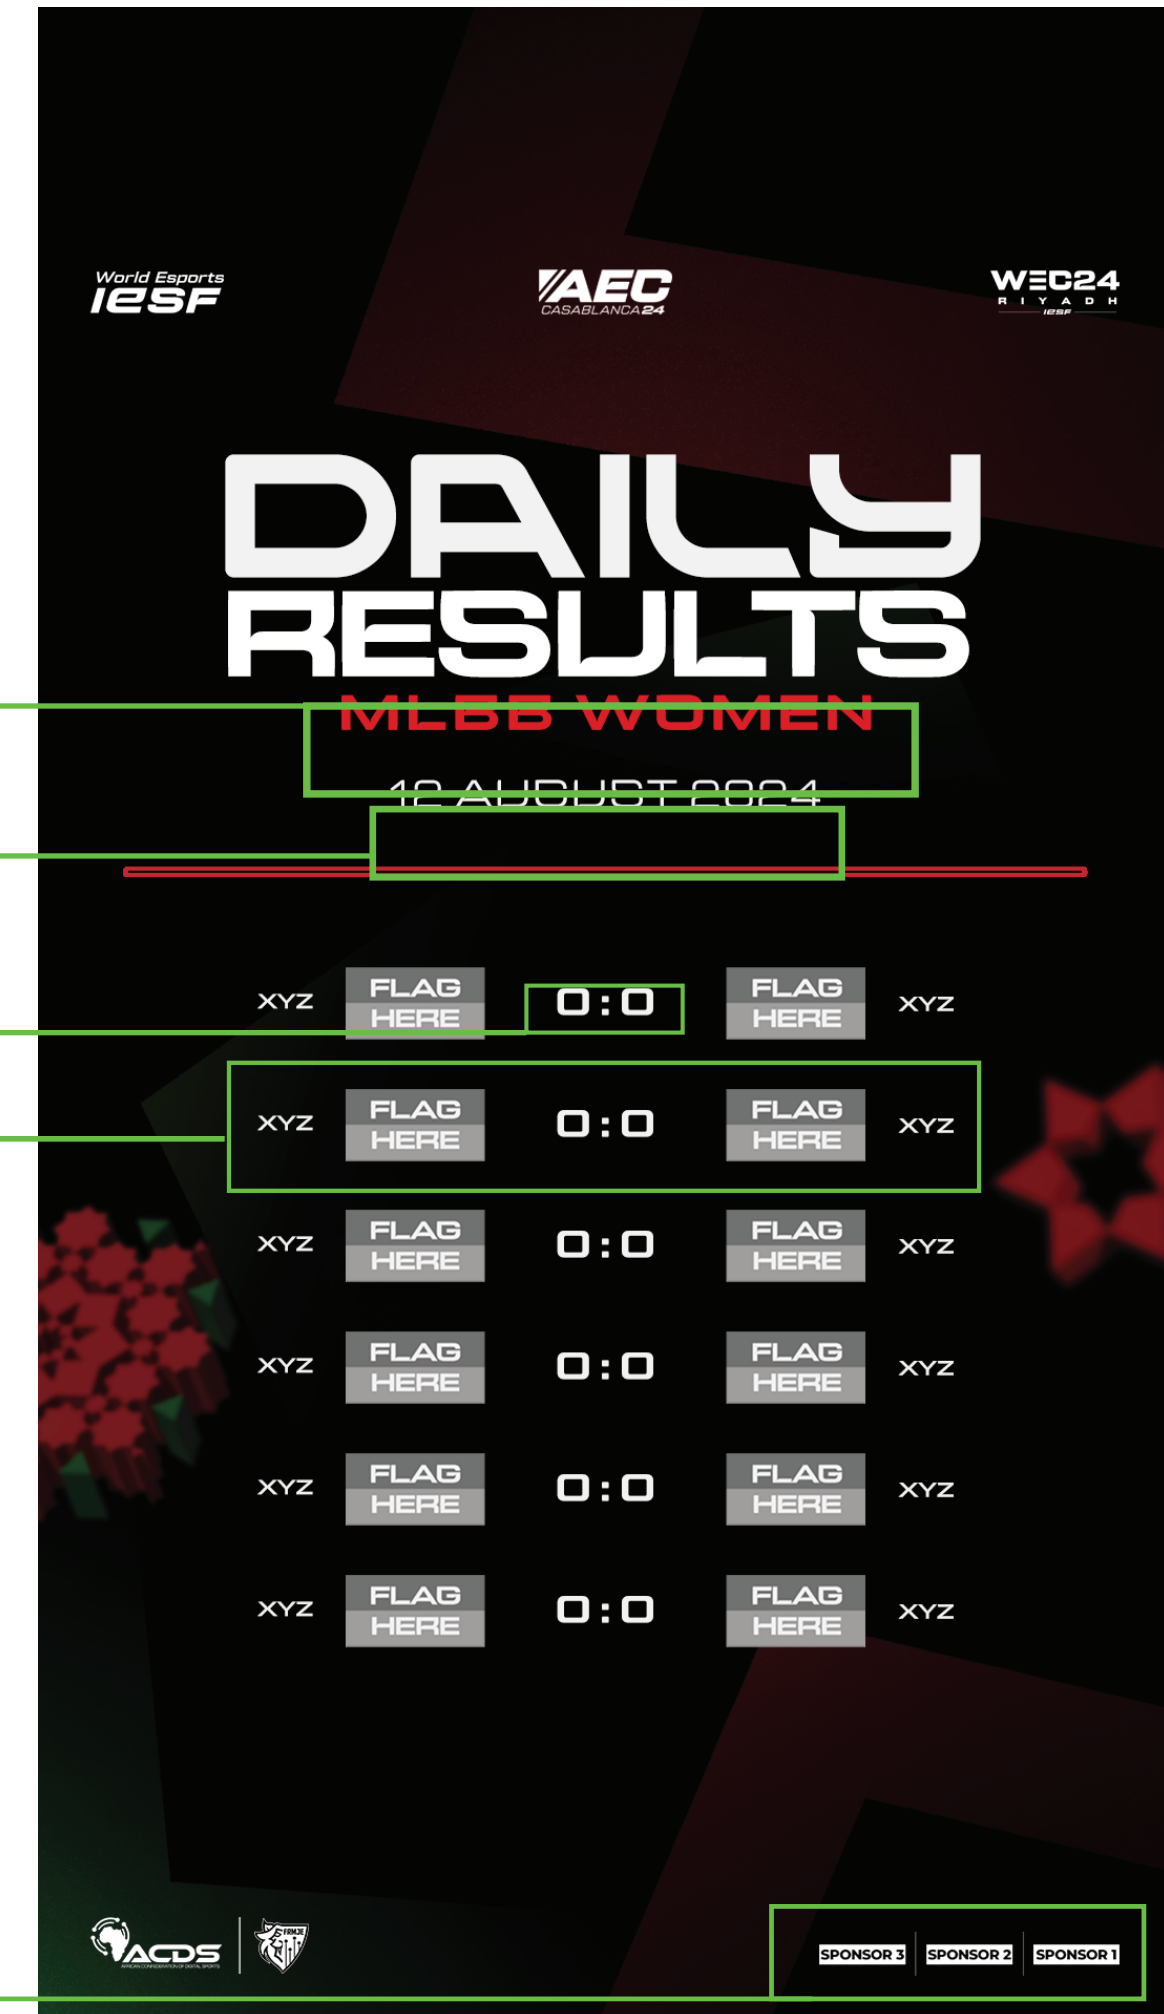

DAILY RESULTS

NATIONAL FEDERATION'S LOGO PLACEHOLDER
Put your National Federation's logo here.
Horizontal align center to the canvas.

1080X1350

GAME TITLE PLACEHOLDER
Put game title here
with LOGIK LITE Extended Black font

DATE
Put date (day month year) here

RESULT PLACEHOLDER
Put the result of each match here

MATCH PLACEHOLDER
Add as many boxes like this (with flags and three letter code under each flag) as you have matches for that day or remove any extras

SPONSOR'S LOGO PLACEHOLDER
Put your sponsor's logo here.
Add as many logos as you have sponsors, or remove any extras.
Horizontal align center to the canvas.

1920X1080