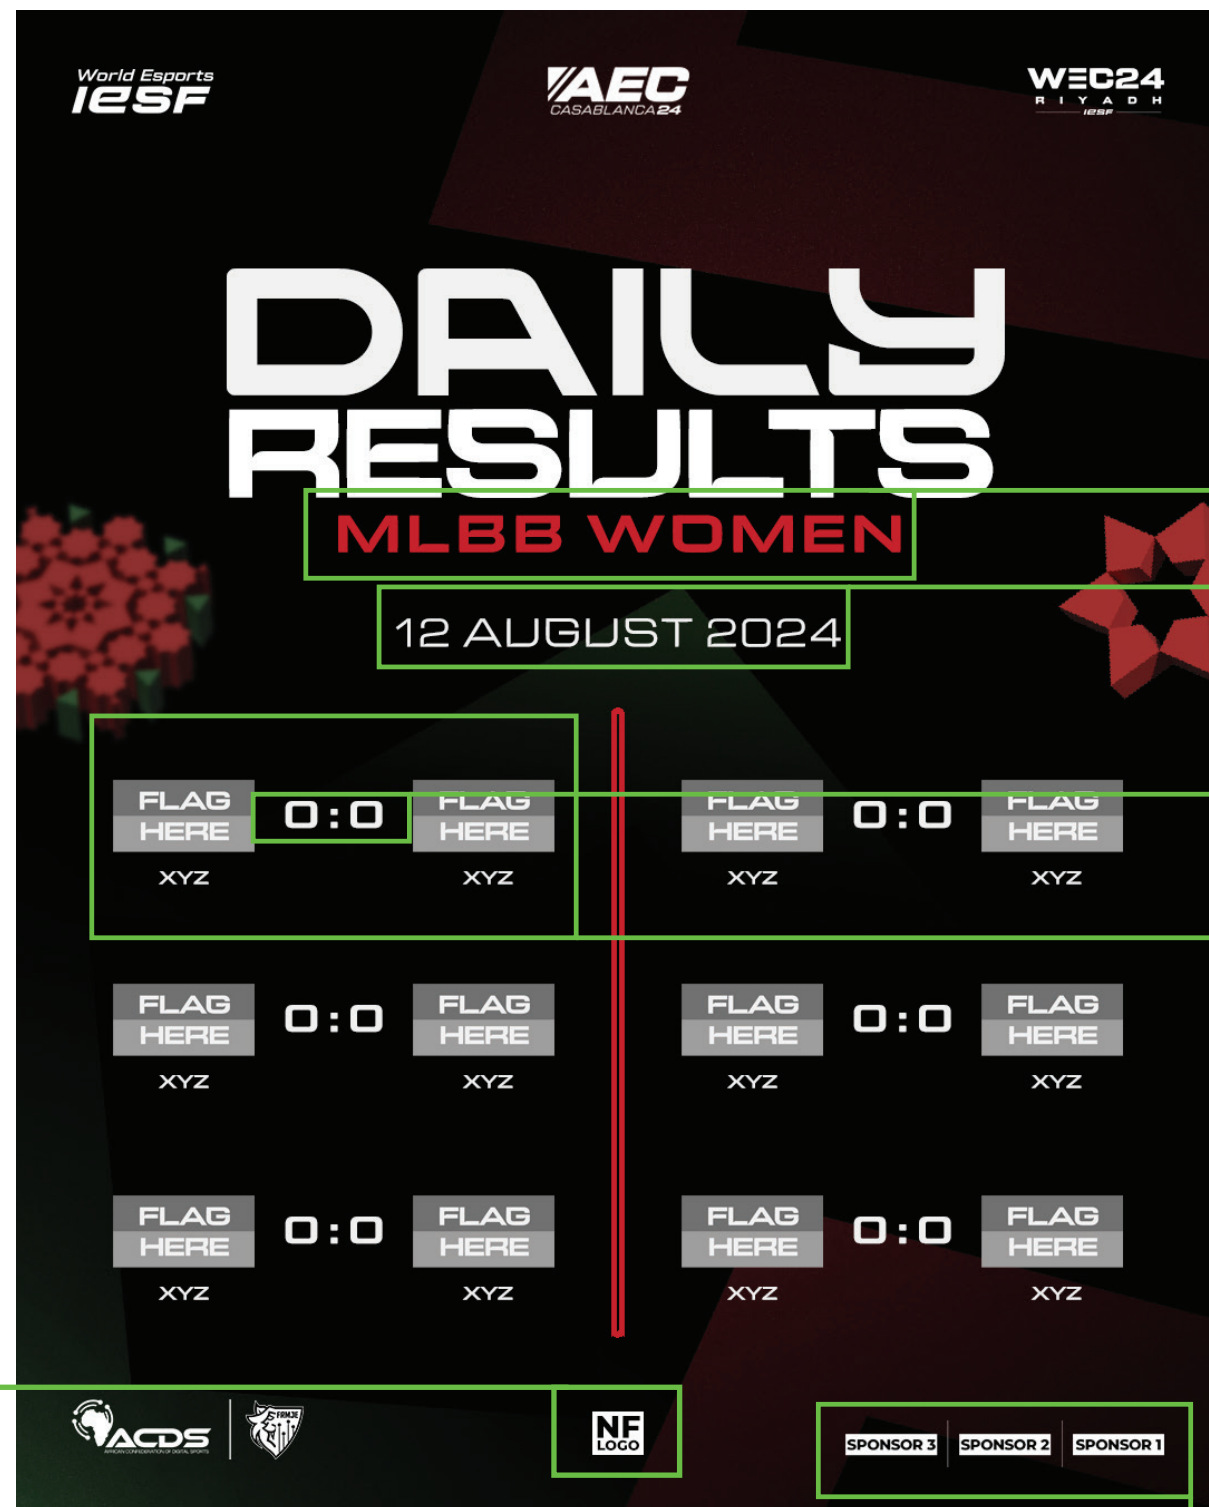

DAILY RESULTS

NATIONAL FEDERATION'S LOGO PLACEHOLDER
Put your National Federation's logo here.
Horizontal align center to the canvas.

1080X1350

GAME TITLE PLACEHOLDER
Put game title here
with LOGIK LITE Extended Black font

DATE
Put date (day month year) here

RESULT PLACEHOLDER
Put the result of each match here

MATCH PLACEHOLDER
Add as many boxes like this (with flags and three letter code under each flag) as you have matches for that day or remove any extras

SPONSOR'S LOGO PLACEHOLDER
Put your sponsor's logo here.
Add as many logos as you have sponsors, or remove any extras.
Horizontal align center to the canvas.